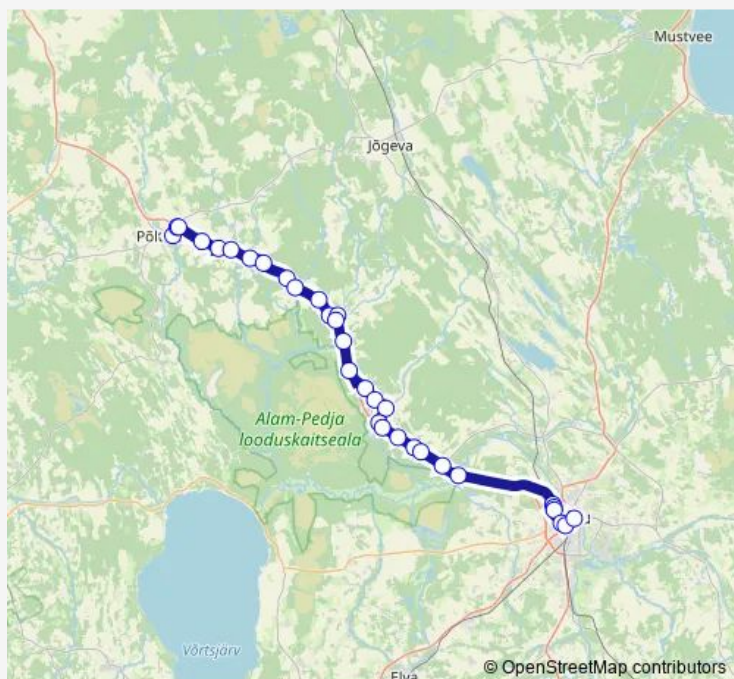

Laeva metskonna

Route schedule

Põltsamaa — Tartu bussijaam

Monday	10:10
Tuesday	10:10
Wednesday	10:10
Thursday	10:10
Friday	10:10
Saturday	—
Sunday	—

Route info

Direction: Põltsamaa

Stops: 32

Trip Duration: 1 hour 10 min