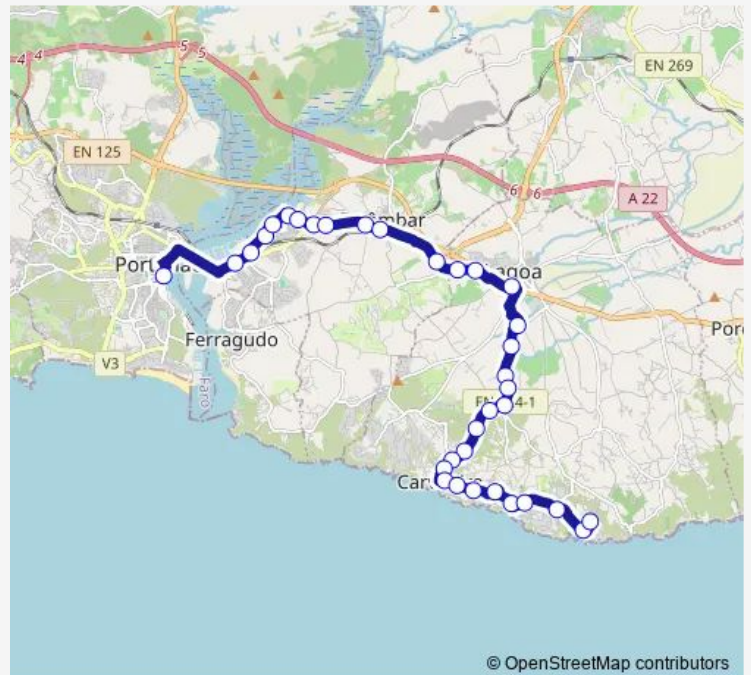

Poço Partido (Supermercado Sul)

Poço Partido (Bairro Municipal)

Quinta das Andorinhas

Route schedule

Portimão (Guanaré) — Praia do Carvalho

Monday 07:05-18:20

Tuesday 07:05-18:20

Wednesday 07:05-18:20

Thursday 07:05-18:20

Friday 07:05-18:20

Saturday 07:30-17:00

Sunday 07:30-17:00

Route info

Direction: Portimão (Guanaré)

Stops: 34

Trip Duration: 0 hour 40 min

© OpenStreetMap contributors

Gramacho

Carvoeiro (Solférias)

Carvoeiro (Fábrica)

Carvoeiro (Rampa Mato Serrão)

Carvoeiro (Centro)

Carvoeiro (Amoreiras)

Algar Seco

Thursday 07:20-19:00

Friday 07:20-19:00

Saturday 08:20-17:40

Sunday 08:20-17:40

Route info

Direction: Praia do Carvalho

Stops: 40

Trip Duration: 0 hour 40 min