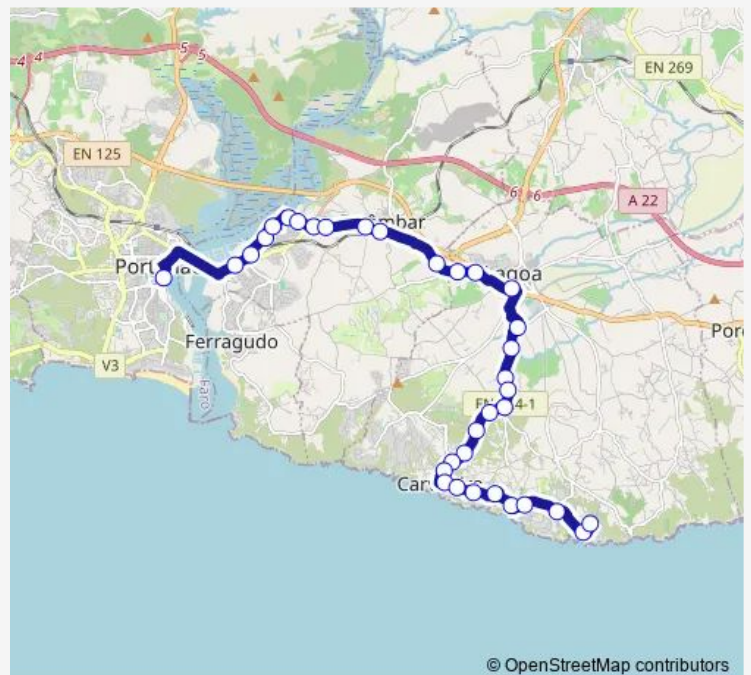

Poço Partido (Supermercado Sul)

Poço Partido (Bairro Municipal)

Quinta das Andorinhas

Route schedule

Portimão (Guanaré) — Praia do Carvalho

Monday 07:05-18:20

Tuesday 07:05-18:20

Wednesday 07:05-18:20

Thursday 07:05-18:20

Friday 07:05-18:20

Saturday 07:30-17:00

Sunday 07:30-17:00

Route info

Direction: Portimão (Guanaré)

Stops: 34

Trip Duration: 0 hour 40 min

© OpenStreetMap contributors

Gramacho

Carvoeiro (Solférias)

Carvoeiro (Fábrica)

Carvoeiro (Rampa Mato Serrão)

Carvoeiro (Centro)

Carvoeiro (Amoreiras)

Algar Seco

Thursday 07:20-19:00

Friday 07:20-19:00

Saturday 08:20-17:40

Sunday 08:20-17:40

Route info

Direction: Praia do Carvalho

Stops: 40

Trip Duration: 0 hour 40 min