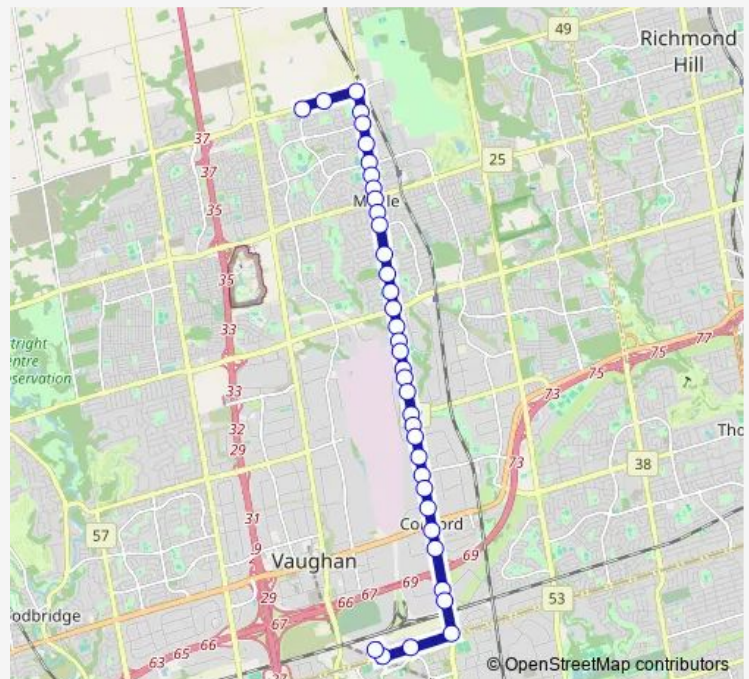

Keele ST Stop # 3987

Keele ST Stop # 3988

Keele ST Stop # 5156

Route schedule

Cranston Park AV / Teston Rd — Pioneer Village Terminal Platform 1

Monday 03:03-02:48⁺¹

Tuesday 03:03-02:48⁺¹

Wednesday 03:22-02:48⁺¹

Thursday 03:22-02:48⁺¹

Friday 03:22-02:48⁺¹

Saturday 03:03-02:25⁺¹

Sunday 03:02-02:26⁺¹

Route info

Direction: Cranston Park AV / Teston Rd

Stops: 37

Trip Duration: 0 hour 26 min

107 — Keele

Keele ST Stop # 5155

Keele ST / Langstaff Rd

Keele ST Stop # 3989

Keele ST / Bowes Rd

Keele ST Stop # 3992

Keele ST / Rivermede Rd

Keele ST Stop # 3994

Stops: 39

Trip Duration: 0 hour 27 min

Keele ST / Knightswood Av

Keele ST / Barrhill Rd

Keele ST Stop # 3935

Keele ST / Major Mackenzie Dr

Keele ST / Railway St

Keele ST / Masters Av