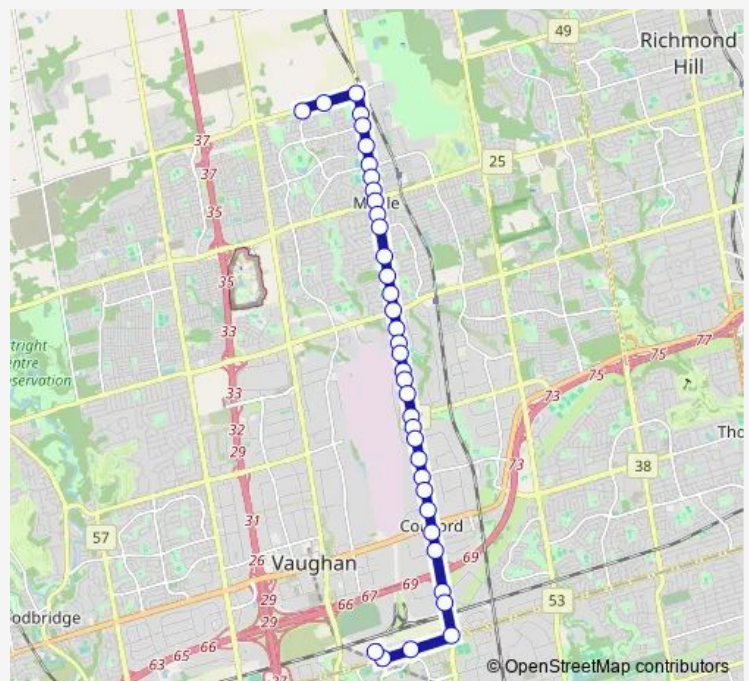

Keele ST Stop # 3987

Keele ST Stop # 3988

Keele ST Stop # 5156

Route schedule

Cranston Park AV / Teston Rd — Pioneer Village Terminal Platform 1

Monday 03:03-02:48⁺¹

Tuesday 03:03-02:48⁺¹

Wednesday 03:22-02:48⁺¹

Thursday 03:22-02:48⁺¹

Friday 03:22-02:48⁺¹

Saturday 03:03-02:25⁺¹

Sunday 03:02-02:26⁺¹

Route info

Direction: Cranston Park AV / Teston Rd

Stops: 37

Trip Duration: 0 hour 41 min

107 — Keele

Keele ST Stop # 5155

Keele ST / Langstaff Rd

Keele ST Stop # 3989

Keele ST / Bowes Rd

Keele ST Stop # 3992

Keele ST / Rivermede Rd

Keele ST Stop # 3994

Stops: 39

Trip Duration: 0 hour 46 min

Keele ST / Knightswood Av

Keele ST / Barrhill Rd

Keele ST Stop # 3935

Keele ST / Major Mackenzie Dr

Keele ST / Railway St

Keele ST / Masters Av