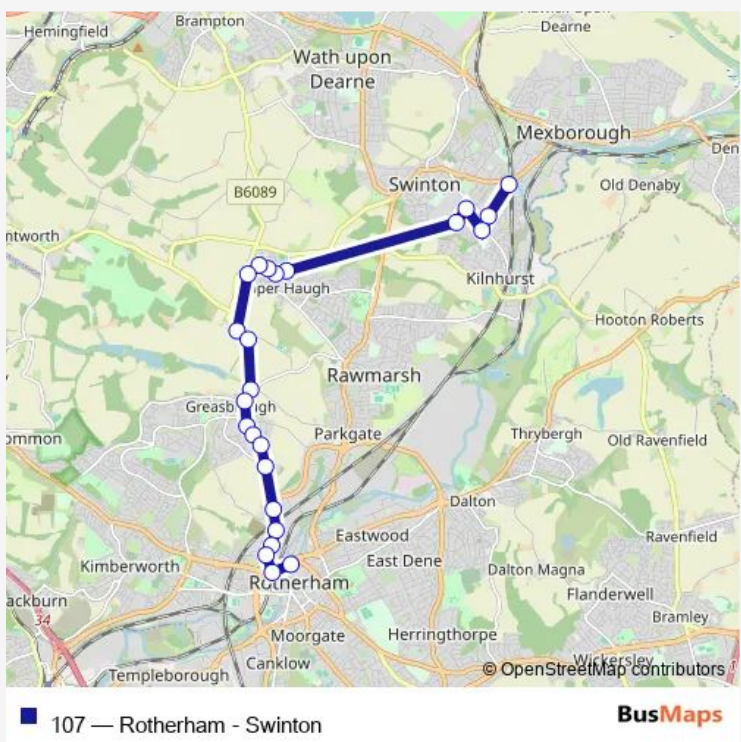

Bus 107 Rotherham - Swinton

[Go to website](#)

Direction
 Swinton Interchange/SW2 — Rotherham Interchange
 24 stops
[Open route schedule](#)

- Swinton Interchange/SW2
- Lime Grove/Hoylake Drive
- Fitzwilliam Street/Lawrence Drive
- Piccadilly Road/Fitzwilliam Street
- Piccadilly Road/Lawrence Drive
- Symonds Avenue/Harding Avenue
- Symonds Avenue/Hollis Close
- Symonds Avenue/Boardman Avenue
- Symonds Avenue/Roden Way
- Symonds Avenue/Haugh Road
- Stubbin Road/Back Lane
- The Whins/Rig Lane
- Cinder Bridge Road/Greasbrough Lane
- Cinder Bridge Road/Harold Croft
- Potter Hill/Scrooby Street
- Potter Hill/Firth Street
- Potter Hill/Lowfield Avenue
- Car Hill/Barbot Hill Road
- Greasbrough Road/Mangham Road
- Greasbrough Road/North Drive
- Greasbrough Street/Greasbrough Road

Route schedule
 Swinton Interchange/SW2 — Rotherham Interchange

Monday	10:15-12:40
Tuesday	10:15-12:40
Wednesday	10:15-12:40
Thursday	10:15-12:40
Friday	10:15-12:40
Saturday	—
Sunday	—

Route info
 Direction: Swinton Interchange/SW2
 Stops: 24
 Trip Duration: 0 hour 25 min

Greasbrough Street/Glasshouse Street

College Road/Bridge Street

Rotherham Interchange

Direction

Rotherham Interchange/B5 — Swinton Interchange

21 stops

[Open route schedule](#)

Rotherham Interchange/B5

Wednesday 09:48-12:12

Thursday 09:48-12:12

Friday 09:48-12:12

Saturday —

Sunday —

Route info

Direction: Rotherham Interchange/B5

Stops: 21