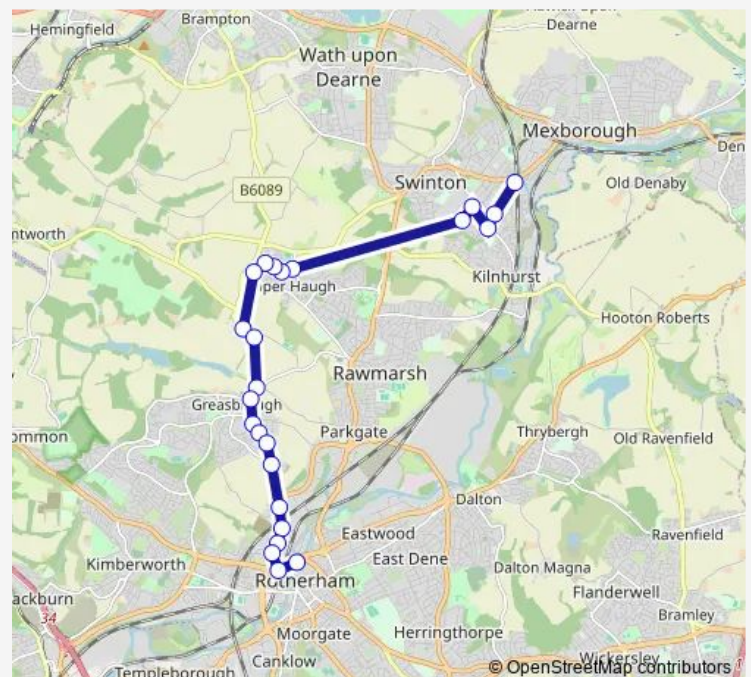

Car Hill/Barbot Hill Road

Greasbrough Road/Mangham Road

Greasbrough Road/North Drive

Greasbrough Street/Greasbrough Road

Route schedule

Swinton Interchange/SW2 — Rotherham Interchange

Monday 10:15-12:40

Tuesday 10:15-12:40

Wednesday 10:15-12:40

Thursday 10:15-12:40

Friday 10:15-12:40

Saturday —

Sunday —

Route info

Direction: Swinton Interchange/SW2

Stops: 24

Trip Duration: 0 hour 25 min

107 — Rotherham - Swinton

Greasbrough Street/Glasshouse Street

College Road/Bridge Street

Rotherham Interchange

Direction

Rotherham Interchange/B5 — Swinton Interchange

21 stops

[Open route schedule](#)

Rotherham Interchange/B5

Greasbrough Street/Hope Street

Greasbrough Road/Primrose Hill

Greasbrough Road/Ginhouse Lane

Car Hill/Barbot Hill Road

Potter Hill/Highfield Road

Potter Hill/Munsbrough Lane