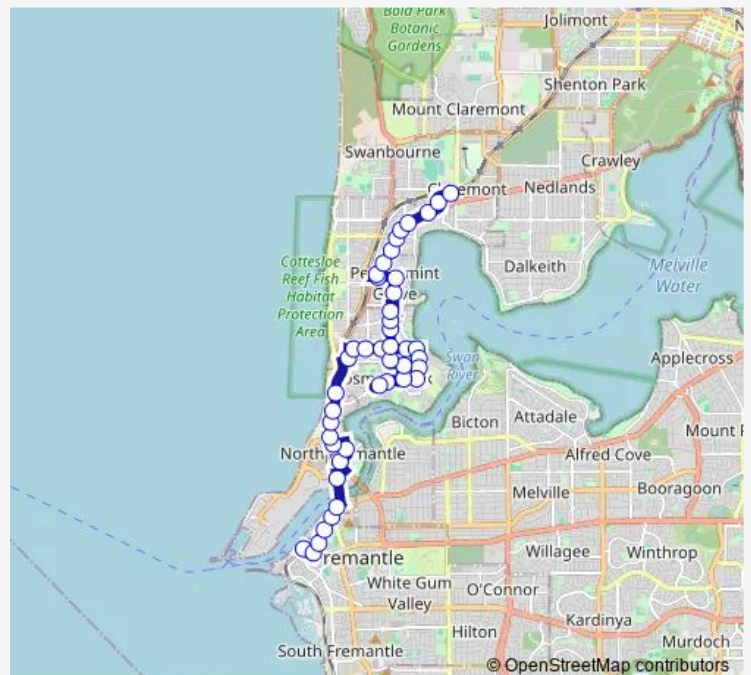

Thursday 15:22

Friday 15:22

Saturday —

Sunday —

Route info

Direction: Fremantle Stn Stand 9

Stops: 43

Trip Duration: 0 hour 50 min

Palmerston St After Memorial Dr

Palmerston St After Swan St

View St After Keane St

View St Before Leake St

Leake St Before Stirling Hwy

Stirling Hwy After Leake St

Stirling Hwy After Vera St

Stirling Hwy After Napier St