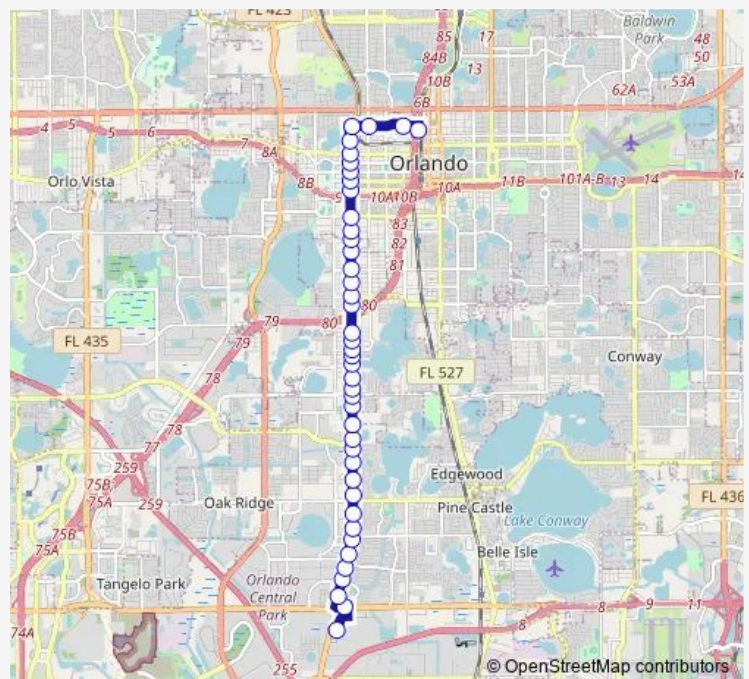

### Route info

Direction: Florida Mall AVE AND Crystal Clear Ln

Stops: 42

Trip Duration: 0 hour 45 min

107 — S. U.S. 441/Florida Mall

S Orange Blossom TRL AND 39th St

S Orange Blossom TRL AND 37th St

S Orange Blossom TRL AND 35th St