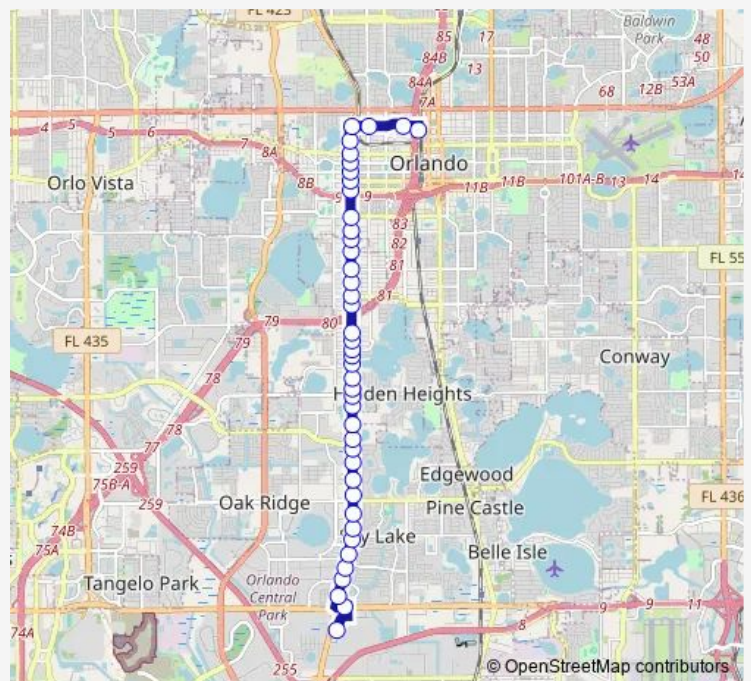

Bus 107 S. U.S. 441/Florida Mall

[Go to website](#)

**Direction**  
 Florida Mall AVE AND Crystal Clear Ln — N Garland AVE AND W Amelia St  
 42 stops  
[Open route schedule](#)

- Florida Mall AVE AND Crystal Clear Ln
- W Sand Lake RD AND Skyview Dr
- S Orange Blossom TRL AND W Sand Lake Rd
- S Orange Blossom TRL AND Skyview Dr
- S Orange Blossom TRL AND Jordan Ave
- S Orange Blossom TRL AND Premier Row
- S Orange Blossom TRL AND W Lancaster Rd
- S Orange Blossom TRL AND W Lancaster Rd
- S Orange Blossom TRL AND Doss Ave
- S Orange Blossom TRL AND W OAK Ridge Rd
- S Orange Blossom TRL AND Wakulla Way
- S Orange Blossom TRL AND Duskin Ave
- S Orange Blossom TRL AND Woodsmere Ave
- S Orange Blossom TRL AND Pickerel Cir
- S Orange Blossom TRL AND Redman St
- S Orange Blossom TRL AND Holden Ave
- S Orange Blossom TRL AND Holden Ave
- S Orange Blossom TRL AND Holden Ave
- S Orange Blossom TRL AND 45th St
- S Orange Blossom TRL AND 43rd St
- S Orange Blossom TRL AND 41st St

Route schedule

Florida Mall AVE AND Crystal Clear Ln — N Garland AVE AND W Amelia St

Monday	04:30-00:35 <sup>+1</sup>
Tuesday	04:30-00:35 <sup>+1</sup>
Wednesday	04:30-00:35 <sup>+1</sup>
Thursday	04:30-00:35 <sup>+1</sup>
Friday	04:30-00:35 <sup>+1</sup>
Saturday	05:00-24:00
Sunday	05:30-23:00

Route info

Direction: Florida Mall AVE AND Crystal Clear Ln  
 Stops: 42  
 Trip Duration: 0 hour 37 min

107 — S. U.S. 441/Florida Mall

S Orange Blossom TRL AND 39th St

S Orange Blossom TRL AND 37th St

S Orange Blossom TRL AND 35th St