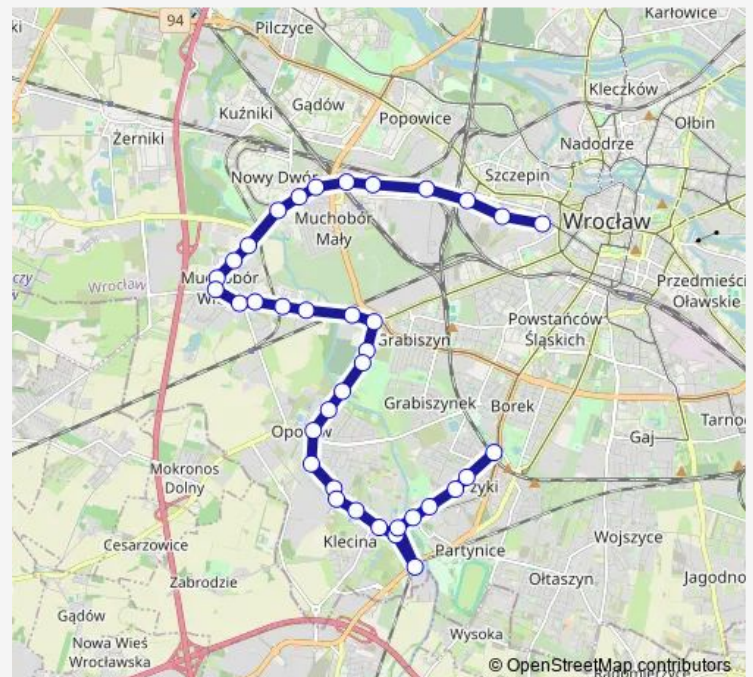

### Route schedule

Krzyki — Gieldowa (Centrum Hurtu)

|           |       |
|-----------|-------|
| Monday    | —     |
| Tuesday   | 17:44 |
| Wednesday | 17:44 |
| Thursday  | 17:44 |
| Friday    | 17:44 |
| Saturday  | —     |
| Sunday    | —     |

### Route info

Direction: Krzyki

Stops: 9

Trip Duration: 0 hour 8 min

## Direction

Tyniecka (pętla) — Krzyki

14 stops

[Open route schedule](#)

Tyniecka (pętla)

Jordanowska

Wiejska

Adamieckiego