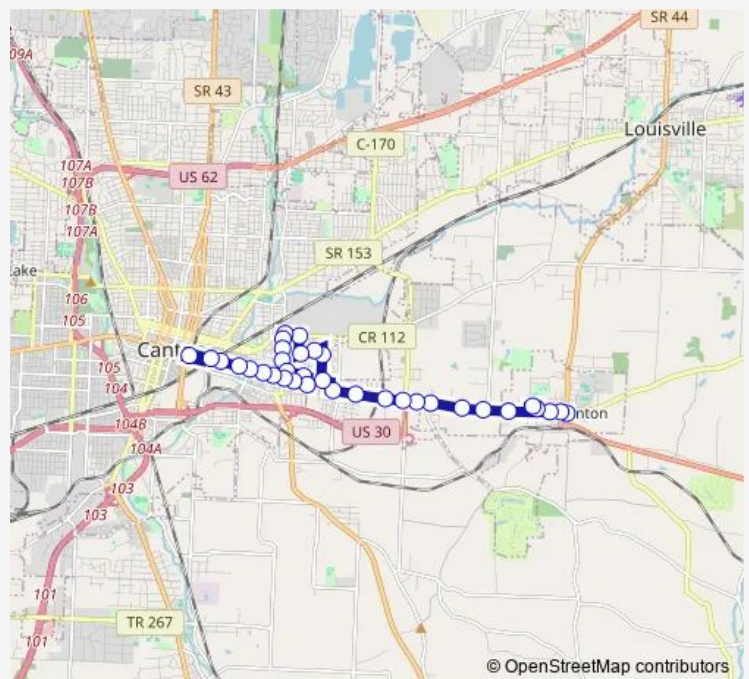

Georgetown RD AND Gobel AVE Ne

Gobel AVE AND 8TH ST Ne

8TH ST AND Belden Ave

Belden AVE AND Penn PL Ne

Route schedule

Wood ST AND Nassau ST Sw — Cornerstone Transit Center

Monday 06:10-20:10

Tuesday 06:10-20:10

Wednesday 06:10-20:10

Thursday 06:10-20:10

Friday 06:10-20:10

Saturday 06:10-21:26

Sunday —

Route info

Direction: Wood ST AND Nassau ST Sw

Stops: 35

Trip Duration: 0 hour 30 min

107 — Downtown Canton - East Canton

Belden AVE AND 6TH ST Ne

Belden AVE AND Georgetown RD Ne

3RD ST AND Crestmont AVE Ne

3RD ST AND Fenton AVE Ne

E Tuscarawas ST AND Henrietta AVE Ne

E Tuscarawas ST AND WC Henderson AVE Ne

Cornerstone Transit Center

Direction

Marietta AVE AND Lincoln ST Ne — Cornerstone Transit Center

12 stops

[Open route schedule](#)

Marietta AVE AND Lincoln ST Ne

E Tuscarawas ST AND Freedom AVE AVE Ne