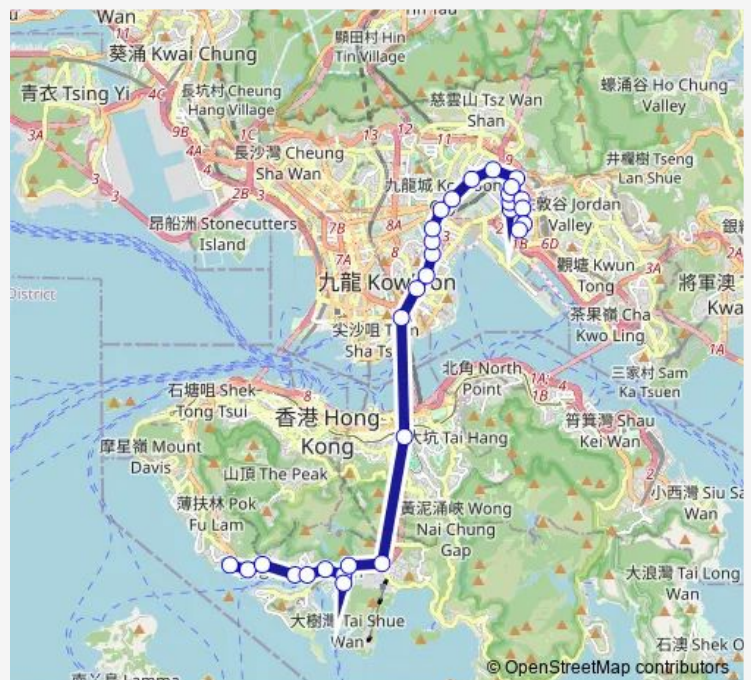

[Ctb] Aberdeen Tunnel BUS-BUS Interchange|[Kmb+Ctb] Aberdeen Tunnel/
Aberdeen Tunnel BUS-BUS Interchange

Route schedule

[Ctb] WAH Kwai Estate|[Kmb+Ctb] WAH Kwai Estate BUS Terminus/
Wah Kwai Estate — [Kmb+Ctb] Kowloon BAY BUS Terminus/
Kowloon BAY (Enterprise Square)|[Kmb] Kowloon BAY BUS Terminus

Monday 06:00-23:00

Tuesday 06:00-23:00

Wednesday 06:00-23:00

Thursday 06:00-23:00

Friday 06:00-23:00

Saturday 06:00-22:00

Sunday 06:45-23:20

Route info

Direction: [Ctb] WAH Kwai Estate|[Kmb+Ctb] WAH Kwai Estate BUS Terminus/
Wah Kwai Estate

Stops: 30

Trip Duration: 1 hour 2 min

[Ctb] Canal Road West[[Kmb+Ctb] Canal Road West/
Canal Road West

[Ctb] Cross Harbour Tunnel BUS-BUS Interchange[[Kmb+Ctb] Cross Harbour Tunnel BBI/
Cross Harbour Tunnel BUS-BUS Interchange[[Kmb] Cross Harbour Tunnel Bbi