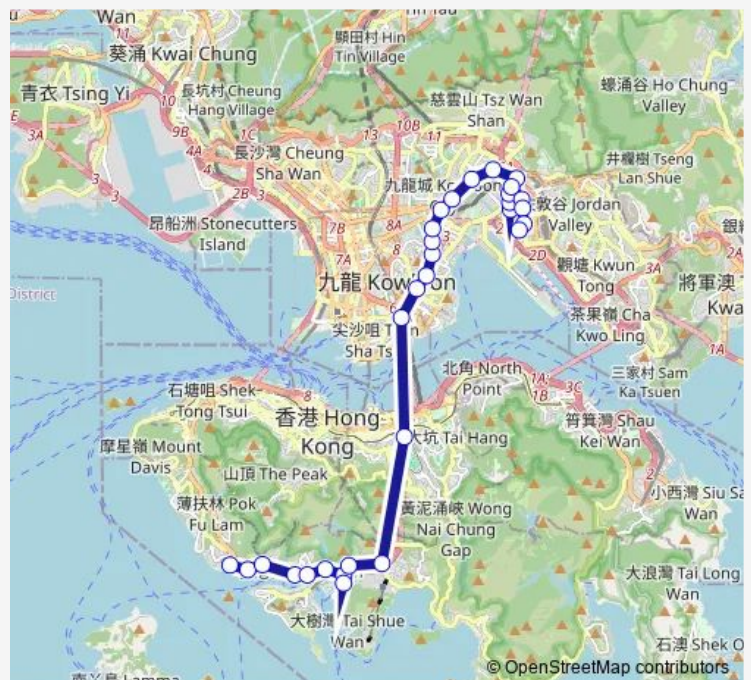

[Ctb] Aberdeen Tunnel BUS-BUS Interchange|[Kmb+Ctb] Aberdeen Tunnel/
Aberdeen Tunnel BUS-BUS Interchange

Route schedule

[Ctb] WAH Kwai Estate|[Kmb+Ctb] WAH Kwai Estate BUS Terminus/
Wah Kwai Estate — [Kmb+Ctb] Kowloon BAY BUS Terminus/
Kowloon BAY (Enterprise Square)|[Kmb] Kowloon BAY BUS Terminus

Route info

Direction: [Ctb] WAH Kwai Estate|[Kmb+Ctb] WAH Kwai Estate BUS Terminus/
Wah Kwai Estate

Stops: 30

Trip Duration: 1 hour 0 min

[Ctb] Canal Road West[[Kmb+Ctb] Canal Road West/
Canal Road West

[Ctb] Cross Harbour Tunnel BUS-BUS Interchange[[Kmb+Ctb] Cross Harbour Tunnel BBI/
Cross Harbour Tunnel BUS-BUS Interchange[[Kmb] Cross Harbour Tunnel Bbi