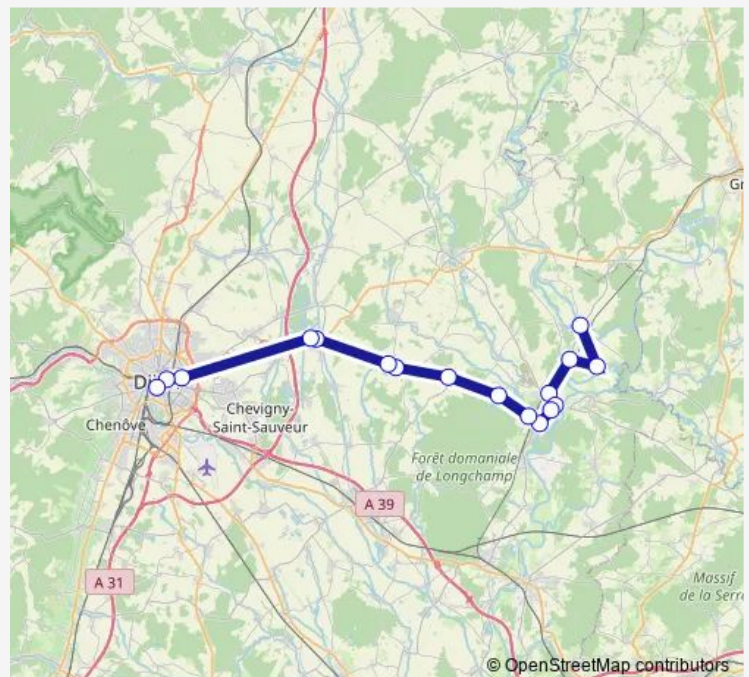

### Route schedule

Wilson Eglise — Monument

Monday 12:18-18:23

Tuesday 12:18-18:23

Wednesday 12:18-18:23

Thursday 12:18-18:23

Friday 12:18-18:23

Saturday 12:18-18:23

### Route info

Direction: Wilson Eglise

Stops: 17

Trip Duration: 0 hour 57 min

■ 107 — Dijon Talmay

## Route schedule

Monument — Wilson Eglise

Monday 06:52-13:19

Tuesday 06:52-13:19

Wednesday 06:52-13:19

Thursday 06:52-13:19

Friday 06:52-13:19

Saturday 06:52-13:19