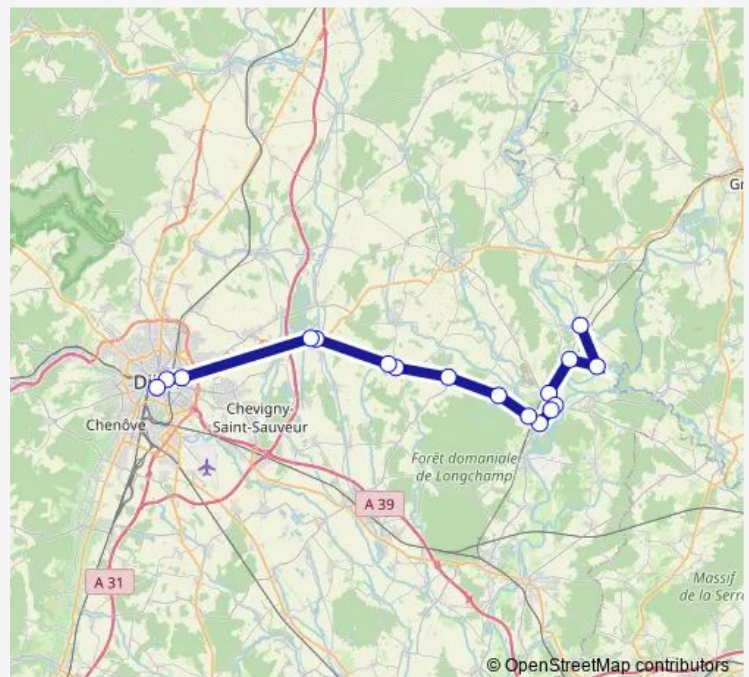

Bus 107 Dijon Talmay

[Go to website](#)

Direction

Wilson Eglise — Monument

17 stops

[Open route schedule](#)

Wilson Eglise

PI 30oct Voltaire

Wilson Eglise — Monument

Monday 12:18-18:23

Tuesday 12:18-18:23

Wednesday 12:18-18:23

Thursday 12:18-18:23

Friday 12:18-18:23

Saturday 12:18-18:23

Sunday 12:18-18:23

Route info

Direction: Wilson Eglise

Stops: 17

Trip Duration: 0 hour 57 min

107 — Dijon Talmay

Direction

Monument — Wilson Eglise

17 stops

PI 30 oct bd Carnot

Wilson Eglise

Route schedule

Monument — Wilson Eglise

Monday 06:52-13:19

Tuesday 06:52-13:19

Wednesday 06:52-13:19

Thursday 06:52-13:19