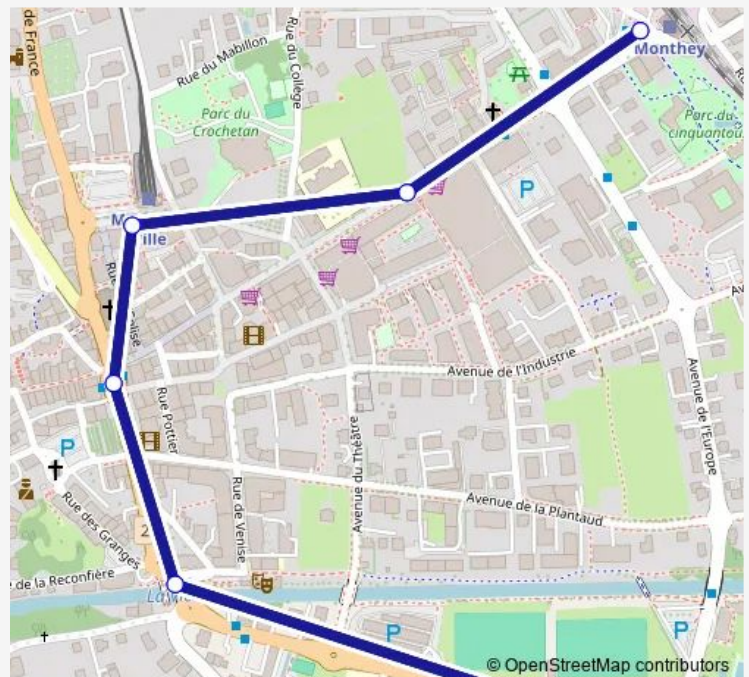

Direction

Monthey, gare Cff — Monthey, Stade Pottier

6 stops

[Open route schedule](#)

Monthey, gare Cff

Monthey, Trollietta

Monthey-Ville, gare

Monthey, place centrale

Monthey, Vieux-Pont

Monthey, Stade Pottier

Route schedule

Monthey, gare Cff — Monthey, Stade Pottier

Monday	19:58
Tuesday	19:58
Wednesday	19:58
Thursday	19:58
Friday	19:58
Saturday	18:58
Sunday	—

Route info

Direction: Monthey, gare Cff

Stops: 6

Trip Duration: 0 hour 5 min

Direction

Monthey, Stade Pottier — Monthey, gare Cff

6 stops

[Open route schedule](#)

Monthey, Stade Pottier

Monthey, Vieux-Pont

Monthey, place centrale

Monthey-Ville, gare

Monthey, Trollietta

Monthey, gare Cff

Route schedule

Monthey, Stade Pottier — Monthey, gare Cff

Monday	05:50
Tuesday	05:50
Wednesday	05:50
Thursday	05:50
Friday	05:50
Saturday	—
Sunday	—