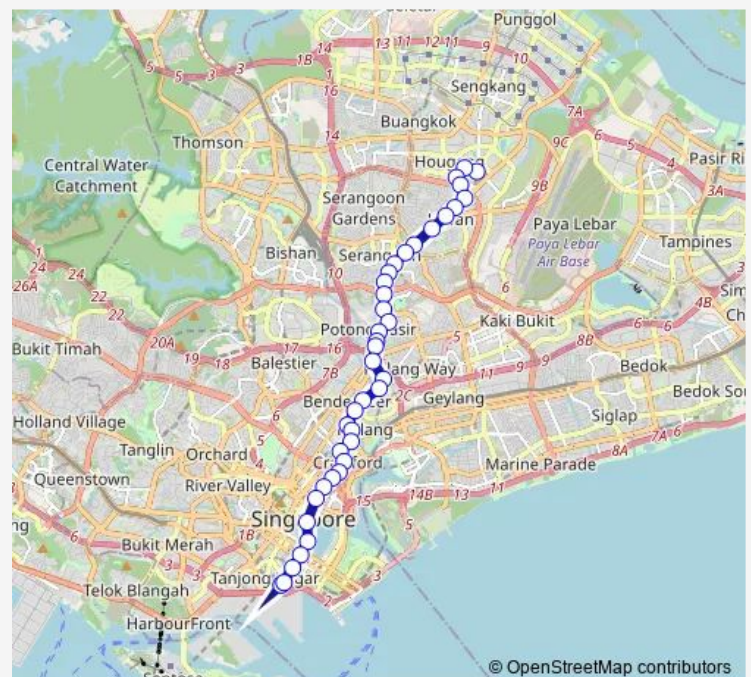

### Route schedule

Hougang Ctrl Int — Shenton Way Ter

Monday	05:30
Tuesday	05:30
Wednesday	05:30
Thursday	05:30
Friday	05:30
Saturday	05:30
Sunday	—

### Route info

Direction: Hougang Ctrl Int

Stops: 39

Trip Duration: 1 hour 0 min

107

BusMaps

Opp Blk 66

Blk 16