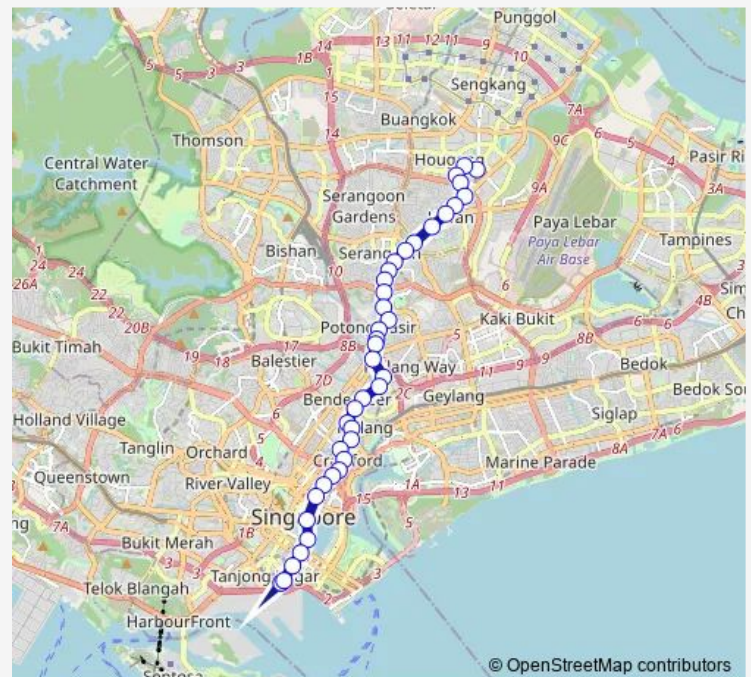

Sant Ritz

MOM Svcs Ctr

BLK 73/Geylang Bahru Stn

Route schedule

Hougang Ctrl Int — Shenton Way Ter

Monday	05:30
Tuesday	05:30
Wednesday	05:30
Thursday	05:30
Friday	05:30
Saturday	05:30
Sunday	—

Route info

Direction: Hougang Ctrl Int

Stops: 39

Trip Duration: 1 hour 0 min

107

BusMaps

Opp Blk 66

Blk 16

Bendemeer STN Exit B

Aft Kallang Bahru

Thursday 05:45

Friday 05:45

Saturday 05:45

Sunday —

Route info

Direction: Shenton Way Ter

Stops: 38

Trip Duration: 1 hour 8 min