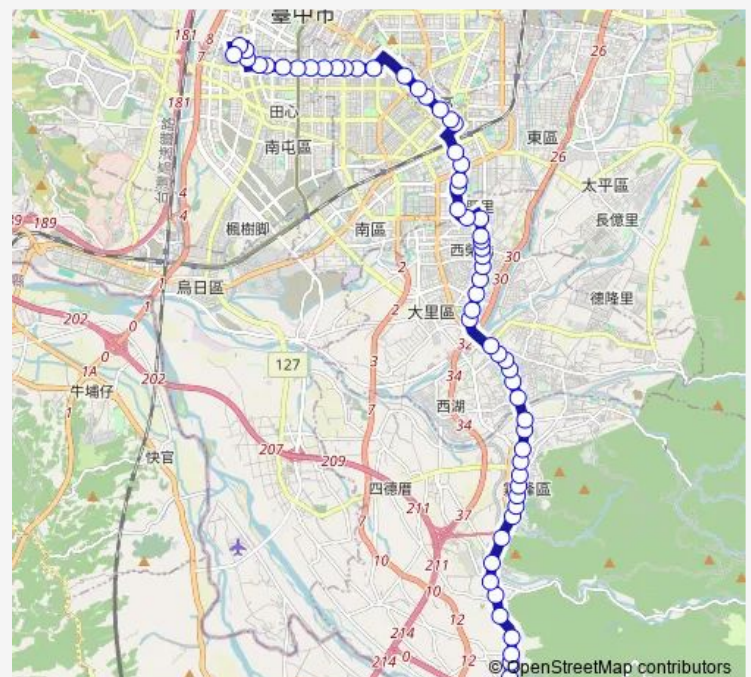

### Route schedule

Tc\_警察電台 — Tc\_舊正(烏溪橋頭)

Monday 06:20-18:20

Tuesday 06:20-18:20

Wednesday 06:20-18:20

Thursday 06:20-18:20

Friday 06:20-18:20

Saturday 06:20-18:20

### Route info

Direction: Tc\_警察電台

Stops: 69

Trip Duration: 1 hour 15 min

107 — 107\_黎明新村\_舊正

Tc\_民權中華路口

Tc\_臺中醫院

Tc\_臺中州廳