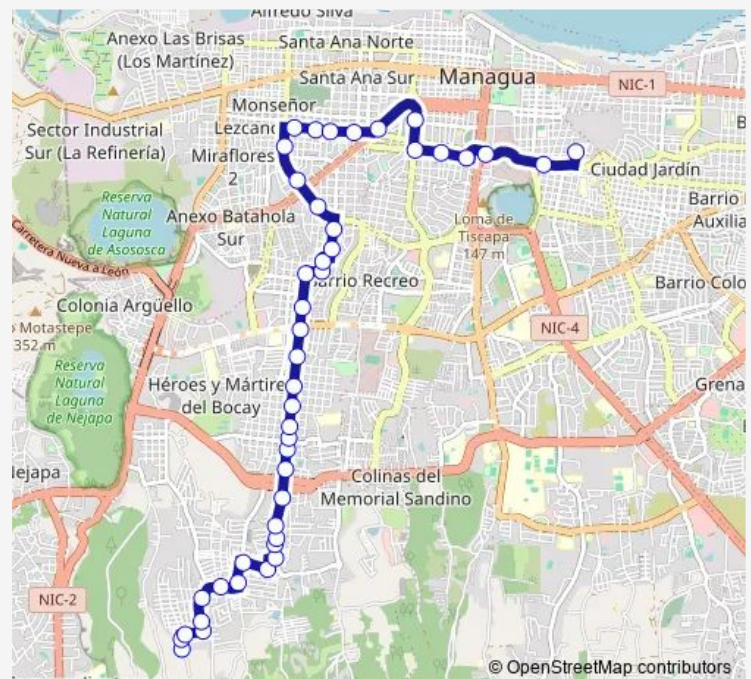

Saturday 06:00-20:48

Sunday 06:00-20:48

Route info

Direction: Terminal Camilo Ortega

Stops: 44

Trip Duration: 1 hour 0 min

Avenida Roberto Vargas

Colegio Cristiano La Senda

Friday 06:00-20:48

Saturday 06:00-20:48

Sunday 06:00-20:48

Route info

Direction: El Panal

Stops: 42

Trip Duration: 1 hour 0 min

El Nancite