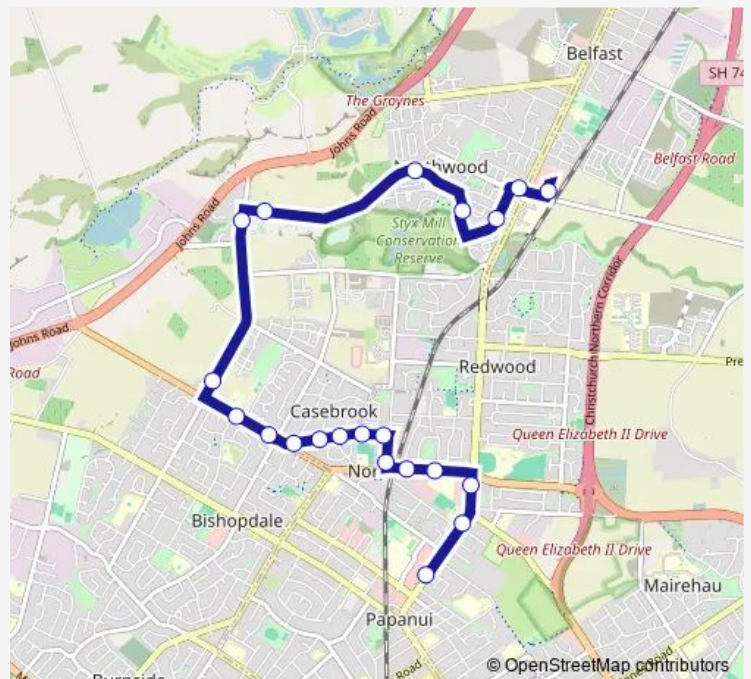

Bus 107 Styx Mill/Northlands

Go to website

**Direction**

Northlands Platform A — Supa Centa Terminus

21 stops

[Open route schedule](#)

- Northlands Platform A
- Main North Rd near Meadow St
- Main North Rd near Cranford St
- Northcote Rd near Lydia St
- Northcote Rd near Uxbridge St
- Cavendish Rd near Northcote Rd
- Veitches Rd near Cavendish Rd
- Veitches Rd near Grampian St
- Veitches Rd near Northfield Rd
- Veitches Rd near Larch Pl
- Veitches Rd near Kimberley St
- Sawyers Arms Rd
- Sawyers Arms Rd near Cotswold Ave
- Gardiners Rd near Sawyers Arms Rd
- Gardiners Rd near Smacks Cl
- Hussey Rd near Springvale Gdns
- Hussey Rd near Millpark Tce
- Saracen Ave near Mahlet St
- O'Neill Ave near Beechwood Dr
- Northwood Blvd near Main North Rd
- Supa Centa Terminus

Direction: Northlands Platform A

Stops: 21

Trip Duration: 0 hour 21 min

107 — Styx Mill/Northlands

## Direction

Supa Centa Terminus — Northlands Platform C

20 stops

[Open route schedule](#)

Supa Centa Terminus

O'Neill Ave near Beechwood Dr

Saracen Ave near Handel Cl

Hussey Rd

Veitches Rd near Grampian St

Veitches Rd near Cavendish Rd

Cavendish Rd near Northcote Rd

Northcote Rd near Uxbridge St

Northcote Rd near Fenchurch St

Main North Rd near Queen Elizabeth II Dr

Main North Rd near Cranford St