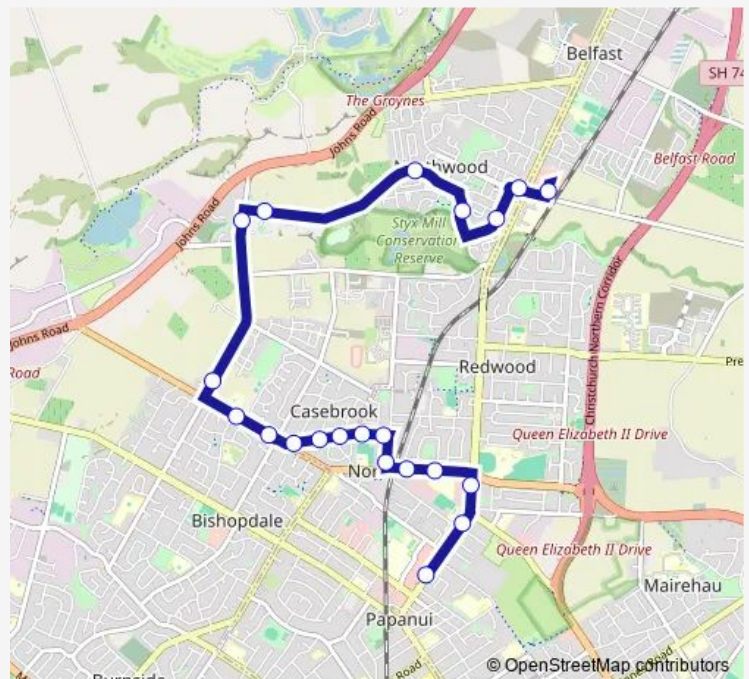

Bus 107 Styx Mill/Northlands

[Go to website](#)

Direction

Northlands Platform A — Supa Centa Terminus

21 stops

[Open route schedule](#)

Northlands Platform A

Main North Rd near Meadow St

Main North Rd near Northcote Rd

Northcote Rd near Lydia St

Northcote Rd near Uxbridge St

Cavendish Rd near Northcote Rd

Veitches Rd near Cavendish Rd

Veitches Rd near Grampian St

Veitches Rd near Northfield Rd

Veitches Rd near Larch Pl

Veitches Rd near Kimberley St

Sawyers Arms Rd

Sawyers Arms Rd near Cotswold Ave

Gardiners Rd near Sawyers Arms Rd

Gardiners Rd near Smacks Cl

Hussey Rd near Springvale Gdns

Hussey Rd near Millpark Tce

Saracen Ave near Mahlet St

O'Neill Ave near Beechwood Dr

Northwood Blvd near Main North Rd

Supa Centa Terminus

Route schedule

Northlands Platform A — Supa Centa Terminus

Monday 07:26-18:26

Tuesday 07:26-18:26

Wednesday 07:26-18:26

Thursday 07:26-18:26

Friday 07:26-18:26

Saturday 08:26-18:26

Sunday 09:26-17:26

Route info

Direction: Northlands Platform A

Stops: 21

Trip Duration: 0 hour 21 min

107 — Styx Mill/Northlands