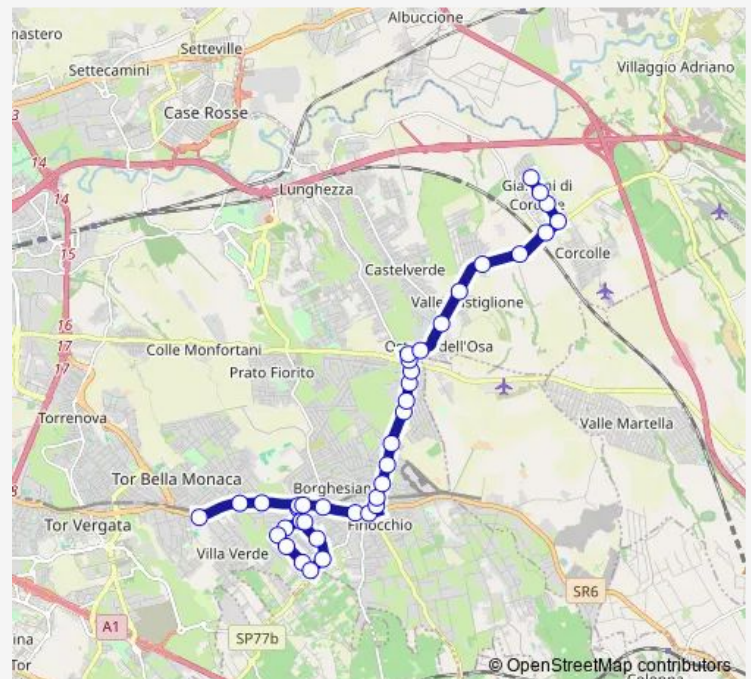

Bus 107

[Go to website](#)

Direction

Grotte Celoni (Mc) — Grotte Celoni (Mc)

17 stops

[Open route schedule](#)

Grotte Celoni (Mc)

Casilina/Ponte Della Catena

Casilina/Siculiana

Borghesiana (Mc)

Monreale

Lentini/Giarre

Lentini/Bronte

Bronte/Castelvetrano

Bronte/Pier S. Niceto

Bronte/Vermicino

Vermicino/Osteria Finocchio

Vermicino/Raccuia

Vermicino/Monreale

Borghesiana (Mc)

Casilina/Siculiana

Casilina/Ponte Della Catena

Grotte Celoni (Mc)

Route schedule

Grotte Celoni (Mc) — Grotte Celoni (Mc)

Monday 07:30-14:40

Tuesday 07:30-14:40

Wednesday 07:30-14:40

Thursday 07:30-14:40

Friday 07:30-14:40

Saturday —

Sunday —

Route info

Direction: Grotte Celoni (Mc)

Stops: 17

Trip Duration: 0 hour 25 min