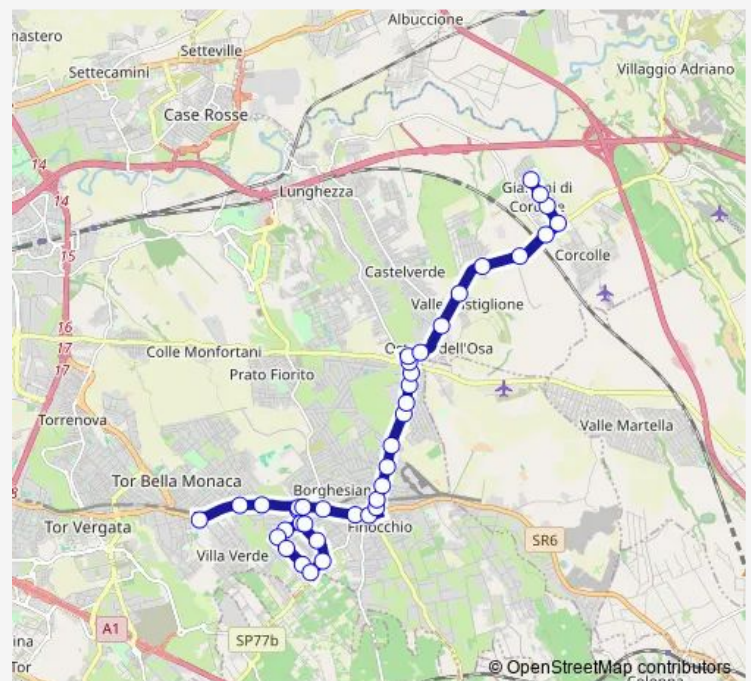

VERMICINO/OSTERIA FINOCCHIO

VERMICINO/RACCUIA

Vermicino/Monreale

Borghesiana (Mc)

Casilina/Siculiana

Casilina/Ponte Della Catena

Grotte Celoni (Mc)

Route schedule

Grotte Celoni (Mc) — Grotte Celoni (Mc)

Monday 07:30-14:40

Tuesday 07:30-14:40

Wednesday 07:30-14:40

Thursday 07:30-14:40

Friday 07:30-14:40

Saturday —

Sunday —

Route info

Direction: Grotte Celoni (Mc)

Stops: 17

Trip Duration: 0 hour 25 min

107

Direction

Grotte Celoni (Mc) — Mondavio

39 stops

[Open route schedule](#)

Grotte Celoni (Mc)

Casilina/Ponte Della Catena

Casilina/Siculiana

Borghesiana (Mc)

MONREALE

LENTINI/GIARRE

LENTINI/BRONTE