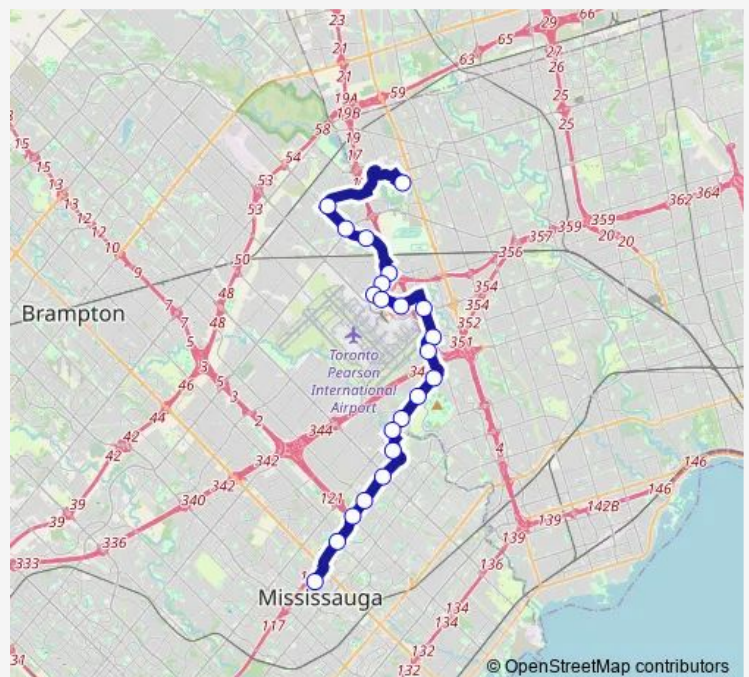

American Dr At Viscount Rd

American Dr At Northam Dr

Northwest Dr At American Dr

Goreway Dr At Nashua Dr

Goreway Dr North Of Derry Rd

Westwood Square Bus Terminal Platform I

### Route schedule

City Centre Transit Terminal Platform A — Humber College  
 North Campus Platform 1

Monday	04:48-23:09
Tuesday	04:57-23:09
Wednesday	04:48-23:09
Thursday	04:48-23:09
Friday	04:48-23:09
Saturday	10:04-18:49
Sunday	—

### Route info

Direction: City Centre Transit Terminal Platform A

Stops: 22

Trip Duration: 0 hour 59 min

107 — Malton Express

## Direction

Humber College North Campus Platform 1 — City Centre Transit Terminal Drop Off

22 stops

[Open route schedule](#)

Humber College North Campus Platform 1

Westwood Square Bus Terminal Platform G

Goreway Dr At Derry Rd