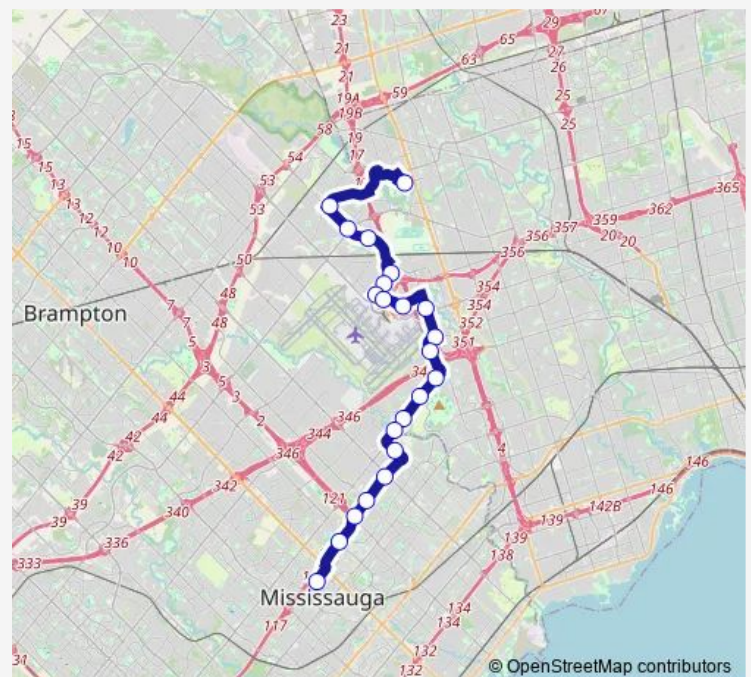

Orbitor Station East Platform A

Renforth Station East Platform 7

Renforth Dr At Convair Dr

Carlingview Dr North Of International Blvd

Carlingview Dr At Dixon Rd

Campus Rd At Bresler Dr

Viscount Station Toronto Airport

American Dr At Viscount Rd

American Dr At Northam Dr

Northwest Dr At American Dr

Goreway Dr At Nashua Dr

Goreway Dr North Of Derry Rd

Westwood Square Bus Terminal Platform I

Route schedule

City Centre Transit Terminal Platform A — Humber College
North Campus Platform 1

Monday 04:57-23:10

Tuesday 04:57-23:10

Wednesday 04:57-23:10

Thursday 04:57-23:10

Friday 04:57-23:10

Saturday 10:00-18:49

Sunday —

Route info

Direction: City Centre Transit Terminal Platform A

Stops: 22

Trip Duration: 0 hour 58 min

107 — Malton Express

Direction

Humber College North Campus Platform 1 — City Centre Transit Terminal Drop Off

22 stops