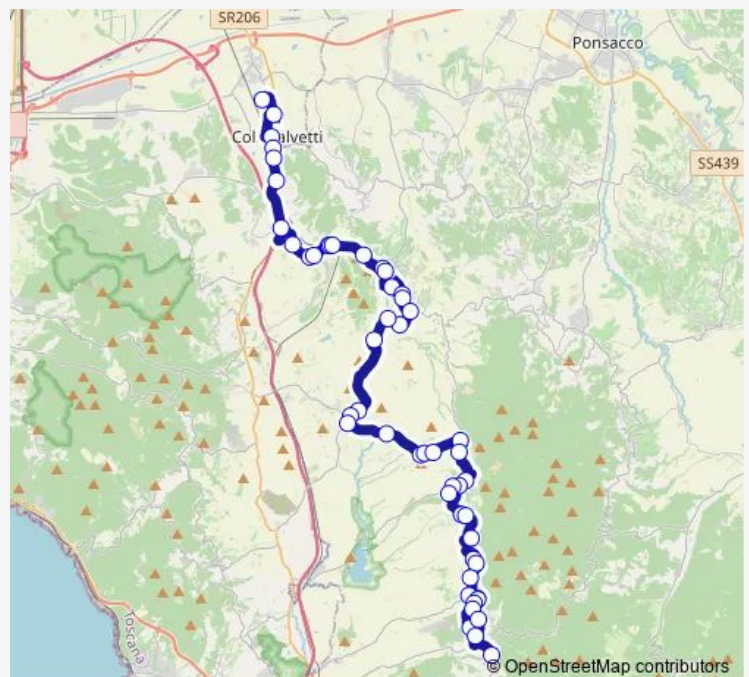

Lorenzana V. Ciangherotti

Bivio Greppioli

Greppioli

Route schedule

Park Bologna — Castellina

Monday	14:22
Tuesday	14:22
Wednesday	14:22
Thursday	14:22
Friday	14:22
Saturday	14:22
Sunday	—

Route info

Direction: Park Bologna

Stops: 50

Trip Duration: 1 hour 14 min

107 — Castellina - Pomaia - Pastina - S. Luce - Lorenzana - Collesalvetti

Bivio Per Orciano

Poggio Disperato

Orciano

Orciano

Bivio V. Provinciale Orcianese Sud

Wednesday 05:42

Thursday 05:42

Friday 05:42

Saturday 05:42

Sunday —

Route info

Direction: Castellina

Stops: 48