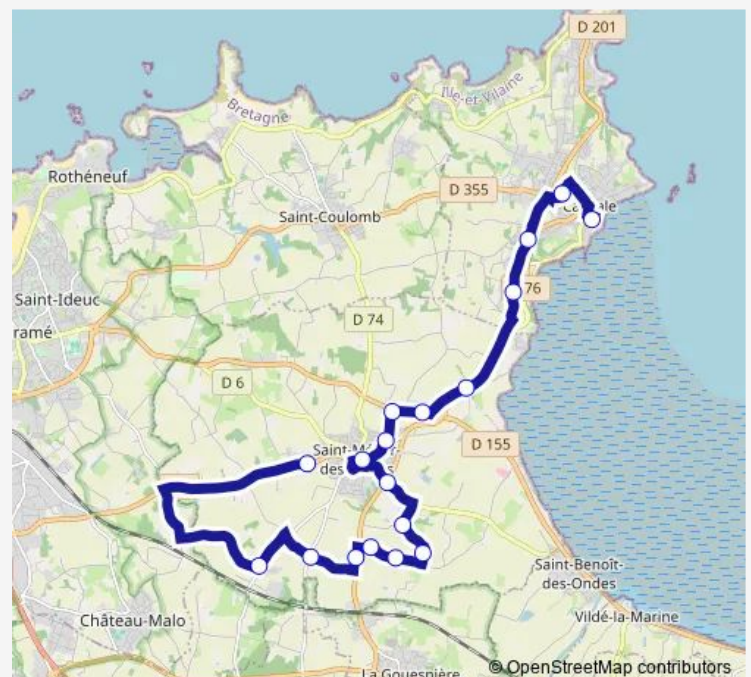

Route schedule

La Rimbaudais — Saint-Joseph

Monday	07:19
Tuesday	07:19
Wednesday	07:19
Thursday	07:19
Friday	07:19
Saturday	—
Sunday	—

Route info

Direction: La Rimbaudais

Stops: 18

Trip Duration: 0 hour 50 min

107 — Ligne 107

Direction

Saint-Joseph — La Rimbaudais

18 stops

[Open route schedule](#)

Saint-Joseph

René Cassin

Ville es Gris