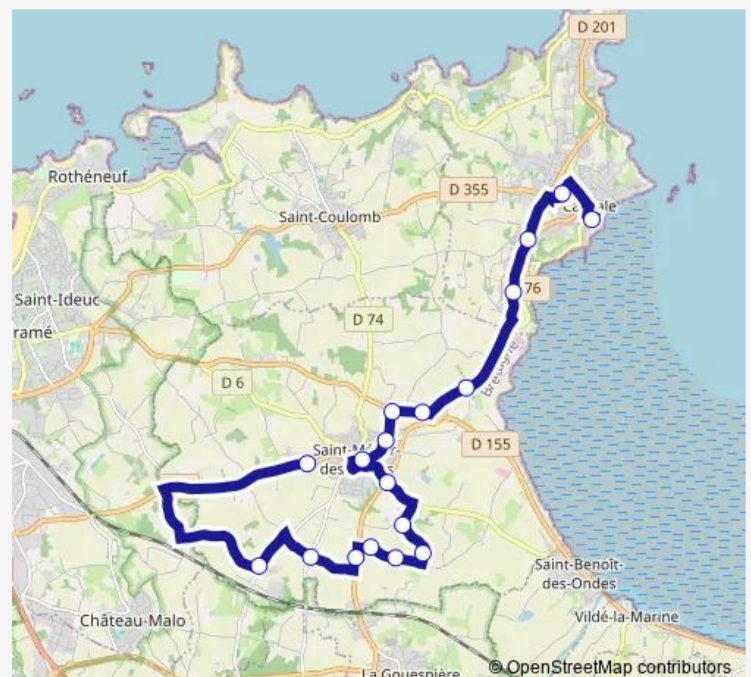

### Route schedule

La Rimbaudais — Saint-Joseph

Monday 07:19

Tuesday 07:19

Wednesday 07:19

Thursday 07:19

Friday 07:19

Saturday —

### Route info

Direction: La Rimbaudais

Stops: 18

Trip Duration: 0 hour 50 min

107 — Ligne 107