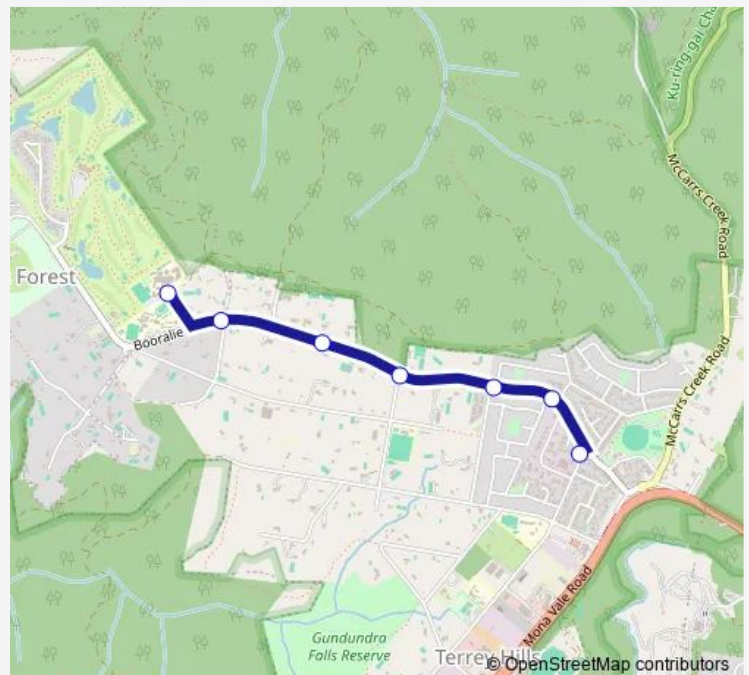

School Bus 107 Myoora Rd before Booralie Rd to Northern Beaches Christian School

[Go to website](#)**Direction**

Myoora Rd Before Booralie Rd — Northern Beaches Christian School, Echunga Rd

7 stops

[Open route schedule](#)

Myoora Rd Before Booralie Rd

Booralie Rd Opp Terrey Hills Nursing Home

Booralie Rd Opp Burraga Av

Booralie Rd At Kallaroo Rd

103 Booralie Rd

Booralie Rd At Kulgoa Cres

Northern Beaches Christian School, Echunga Rd

Route schedule

Myoora Rd Before Booralie Rd — Northern Beaches Christian School, Echunga Rd

Monday	08:37
Tuesday	08:37
Wednesday	08:37
Thursday	08:37
Friday	08:37
Saturday	—
Sunday	—

Route info

Direction: Myoora Rd Before Booralie Rd

Stops: 7

Trip Duration: 0 hour 4 min

107 School Bus time schedules and route maps are available in an offline PDF at busmaps.com. Use the busmaps.com website to see live bus times, train schedule or subway schedule, and step-by-step directions for all public transit in Sydney