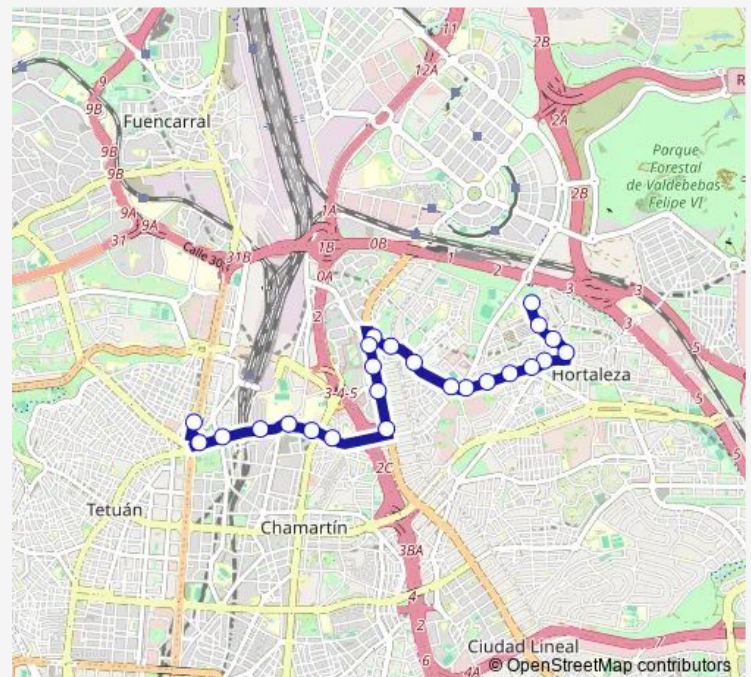

Saturday 05:50-23:25

Sunday 07:00-23:25

Route info

Direction: Hortaleza

Stops: 24

Trip Duration: 0 hour 26 min

Mateo Inurria

Plaza Castilla

Plaza Castilla

Direction

Plaza Castilla — Hortaleza

24 stops

[Open route schedule](#)

Plaza Castilla

Plaza Castilla

Mateo Inurria

Tuesday 06:15-23:45

Wednesday 06:15-23:45

Thursday 06:15-23:45

Friday 06:15-23:45

Saturday 06:15-23:45

Sunday 07:30-23:45

Route info

Direction: Plaza Castilla