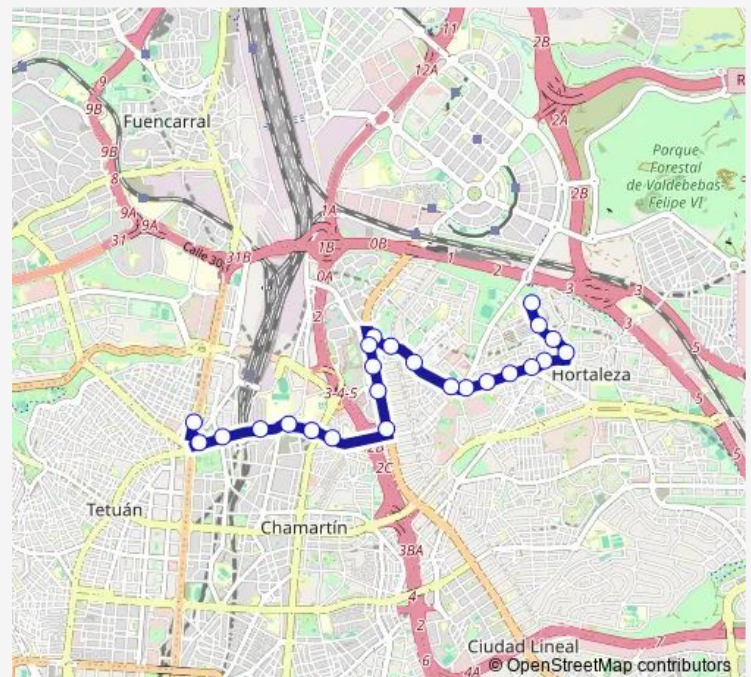

Saturday 05:50-23:25

Sunday 07:00-23:25

Route info

Direction: Hortaleza

Stops: 24

Trip Duration: 0 hour 25 min

Mateo Inurria

Plaza Castilla

Plaza Castilla

Direction

Plaza Castilla — Hortaleza

24 stops

[Open route schedule](#)

Plaza Castilla

Plaza Castilla

Mateo Inurria

Tuesday 06:15-23:45

Wednesday 06:15-23:45

Thursday 06:15-23:45

Friday 06:15-23:45

Saturday 06:15-23:45

Sunday 07:30-23:45

Route info

Direction: Plaza Castilla