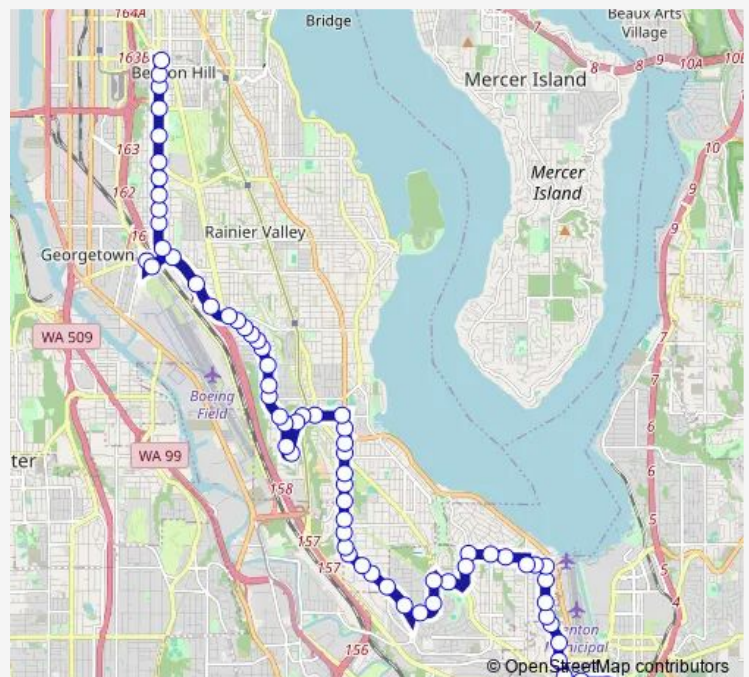

68th Ave S & S 118th St

68th Ave S & S 122nd St

S 124th St & 67th Ave S

Route schedule

Renton Transit Center - Bay 2 — S Lander St & 15th Ave S

Monday 04:55-23:50

Tuesday 04:55-23:50

Wednesday —

Thursday 04:55-23:50

Friday 04:55-23:50

Saturday 05:15-23:50

Sunday 05:45-23:51

Route info

Direction: Renton Transit Center - Bay 2

Stops: 68

Trip Duration: 0 hour 57 min

107

Beacon Ave S & 62nd Ave S

Beacon Ave S & 59th Ave S

Beacon Ave S & 56th Ave S

Beacon Ave S & S Augusta St

Beacon Ave S & S Avon St

Beacon Ave S & S Leo St

51st Ave S & S Hazel St