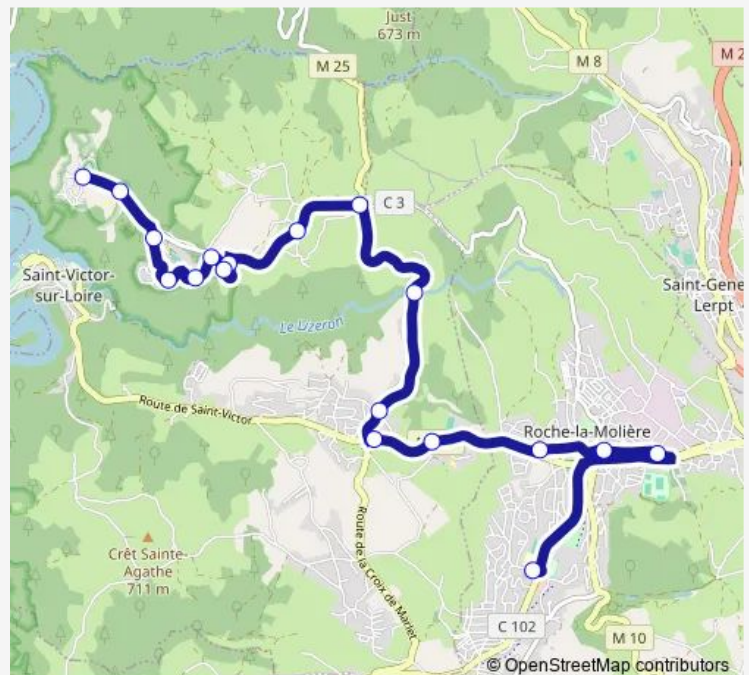

Sunday 11:11-18:05

Route info

Direction: Coll. Gruner

Stops: 18

Trip Duration: 0 hour 22 min

107 — Cimetiere <> Condamine

Direction

Condamine — Cimetiere Roche

Wednesday 06:40-19:15

Thursday 06:40-19:15

Friday 06:40-19:15

Saturday 06:40-13:43

Sunday 06:40-13:43

Route info

Direction: Condamine

Stops: 18

Trip Duration: 0 hour 18 min

Direction

Condamine — Cimetiere Roche

18 stops

[Open route schedule](#)

Condamine
Cliniq ST-Victor
RUE DU Breat
RUE DE L'Iseron
Petit Bois
Jardins
Grandes Cotes
RTE DE Condamine
LE Mont
Croix DES Sagnes
Pommerol
Loriots
LE Berland
Biorange
Bois Neyrette
Coll. Gruner
Gare Roche
Cimetiere Roche

Route schedule

Condamine — Cimetiere Roche

Monday	07:24-13:55
Tuesday	07:24-13:55
Wednesday	07:24-13:55
Thursday	07:24-13:55
Friday	07:24-13:55
Saturday	—
Sunday	—

Route info

Direction: Condamine

Stops: 18