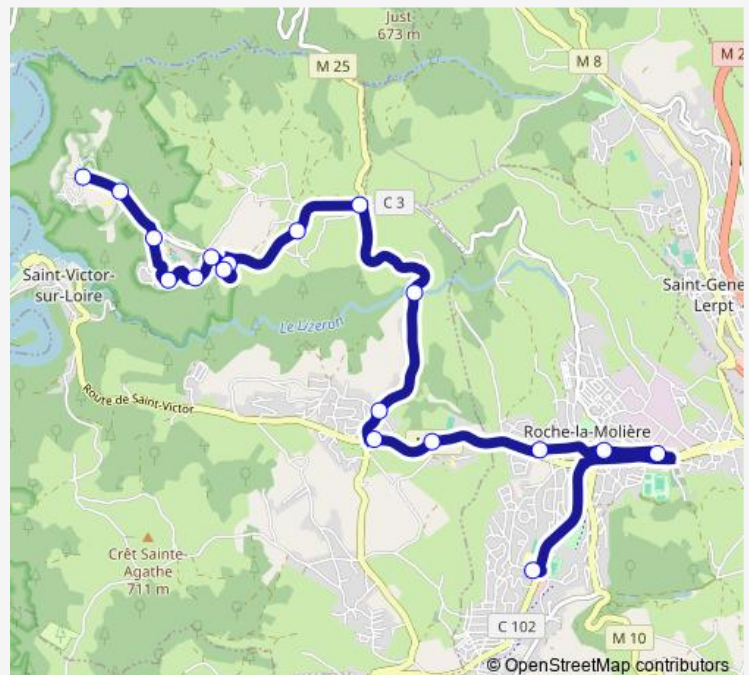

RTE DE Condamine

Grandes Cotes

Jardins

Petit Bois

RUE DE L'Iseron

RUE DU Breat

Cliniq ST-Victor

Condamine

Sunday 11:11-18:05

Route info

Direction: Coll. Gruner

Stops: 18

Trip Duration: 0 hour 22 min

107 — Cimetiere <> Condamine

Direction

Condamine — Cimetiere Roche

Wednesday 06:40-19:15

Thursday 06:40-19:15

Friday 06:40-19:15

Saturday 06:40-13:43

Sunday 06:40-13:43

Route info

Direction: Condamine

Stops: 18

Trip Duration: 0 hour 18 min

Direction

Condamine — Cimetiere Roche

18 stops

[Open route schedule](#)

Condamine

Cliniq ST-Victor

RUE DU Breat