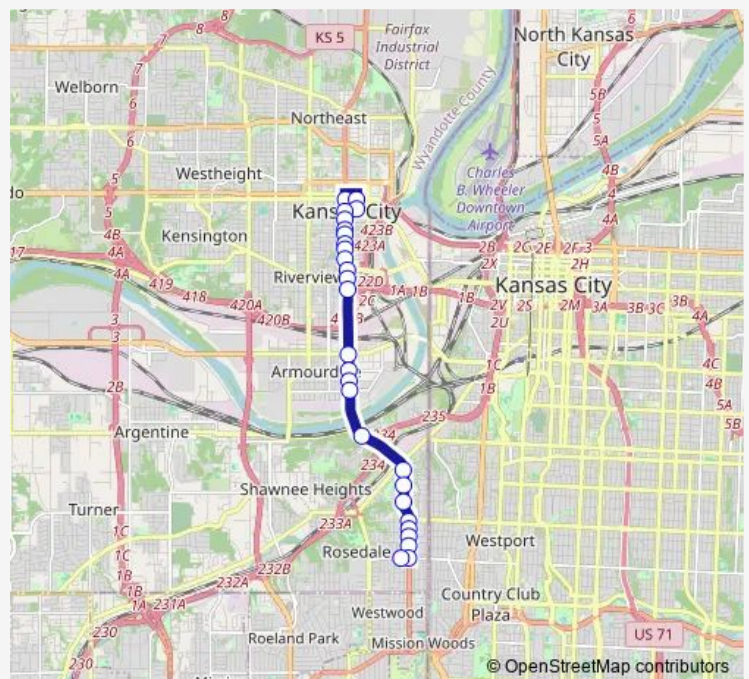

ON 7TH AT Central Southbound

ON 7TH AT Lowell Southbound

ON 7TH AT Pacific Southbound

ON 7TH AT Kansas Southbound

ON 7TH AT Osage Southbound

ON 7TH AT Miami Southbound

ON 7TH AT Cheyenne Southbound

ON 7TH AT Metropolitan Southbound

Thursday 05:52-17:32

Friday 05:52-17:32

Saturday 05:50-17:50

Sunday —

Route info

Direction: ON 7TH ST AT Minnesota Nb

Stops: 27

Trip Duration: 0 hour 20 min

107 — 7th Street - Parallel

ON Rainbow AT 39th Southbound Farside

ON Rainbow AT 3948 Rainbow Sb

ON Rainbow AT Olathe Blvd Southbound

ON Rainbow AT 4140 Rainbow Sb

ON Rainbow AT 43rd Southbound

ON 43rd AT Booth Westbound

## Route info

Direction: ON 43rd AT Booth Westbound

Stops: 32

Trip Duration: 0 hour 20 min

ON 7TH AT Reynolds Northbound

ON 7TH AT Tenny Northbound

ON 7TH AT Ohio Northbound

ON 7TH ST AT Splitlog Nb