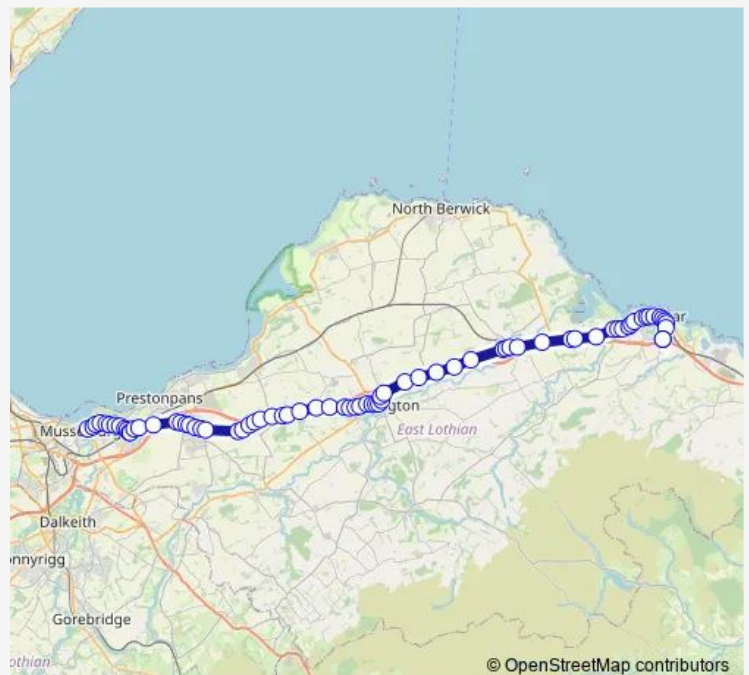

Bridge Street

Police Station

Morrison Avenue

Route schedule

High Street (Stop B) — Dunbar Asda

Monday 04:21-06:31

Tuesday 04:21-06:31

Wednesday 04:21-06:31

Thursday 04:21-06:31

Friday 04:21-06:31

Saturday 04:44-10:34

Sunday 05:51-12:08

Route info

Direction: High Street (Stop B)

Stops: 74

Trip Duration: 1 hour 7 min

107

Muirpark Road

Whiteloch Road

St Germain's Terrace

Satellite Park

Industrial Estate West

Industrial Estate East

Roundabout