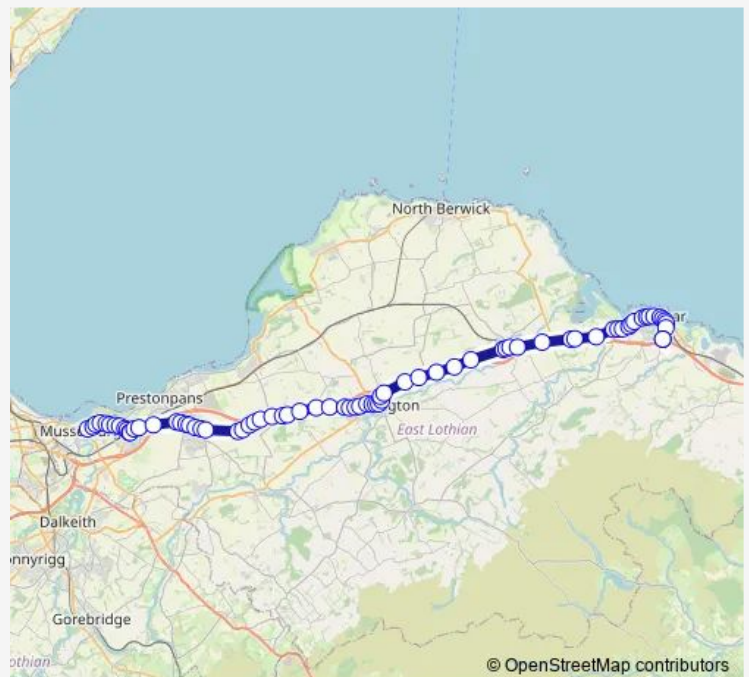

Thursday 04:21-06:31

Friday 04:21-06:31

Saturday 04:44-10:34

Sunday 05:51-12:08

Route info

Direction: High Street (Stop B)

Stops: 74

Trip Duration: 1 hour 3 min

107

BusMaps

Muirpark Road

Whiteloch Road

St Germain's Terrace

Satellite Park

Industrial Estate West

Industrial Estate East