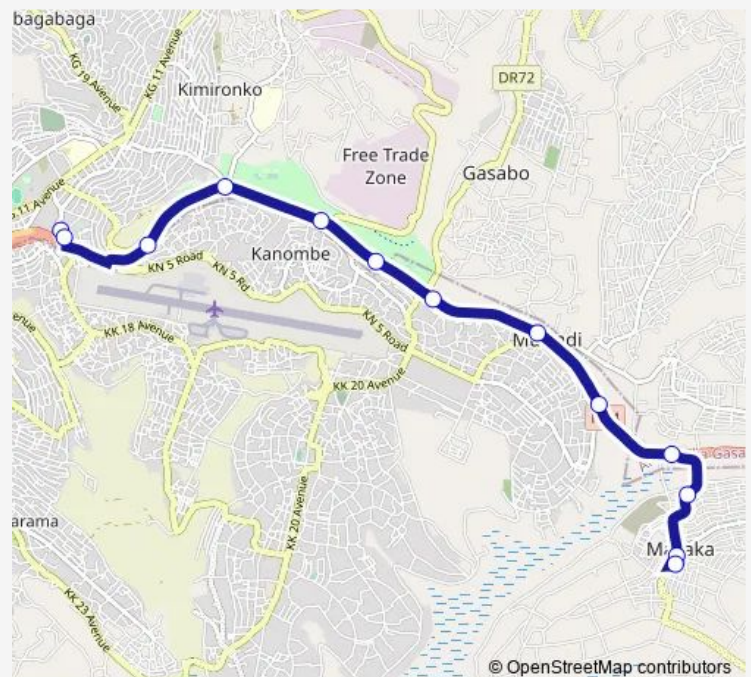

Route info

Direction: Remera taxi park

Stops: 11

Trip Duration: 0 hour 34 min

Direction

remera tax park — masaka tax park

13 stops

[Open route schedule](#)

Sunday —

Route info

Direction: masaka bus park

Stops: 10

Trip Duration: 0 hour 44 min

Direction

masaka bus park — Remera taxi park

12 stops

Unknown

Kiri 12

Unknown

Unknown

Remera taxi park

Route schedule

masaka bus park — Remera taxi park

Monday	—
Tuesday	—
Wednesday	—
Thursday	—
Friday	—
Saturday	18:48
Sunday	18:48

Route info

Direction: masaka bus park

Stops: 12

Trip Duration: 0 hour 40 min

107 Bus time schedules and route maps are available in an offline PDF at busmaps.com. Use the busmaps.com website to see live bus times, train schedule or subway schedule, and step-by-step directions for all public transit in Kigali