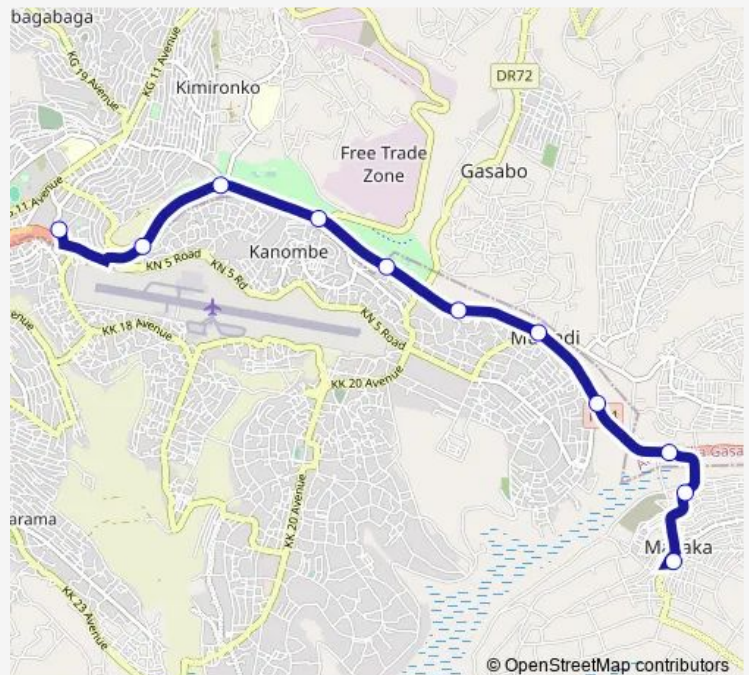

Saturday —

Sunday —

Route info

Direction: remera tax park

Stops: 13

Trip Duration: 0 hour 41 min

Direction

masaka bus park — Remera taxi park

12 stops

[Open route schedule](#)

masaka bus park

Unknown

Unknown

murindi

Unknown

15

Sunday —

Route info

Direction: masaka bus park

Stops: 10

Trip Duration: 0 hour 44 min

Direction

Remera taxi park — Masaka taxi park

11 stops

Direction: Remera taxi park

Stops: 11

Trip Duration: 0 hour 34 min

107 Bus time schedules and route maps are available in an offline PDF at busmaps.com. Use the busmaps.com website to see live bus times, train schedule or subway schedule, and step-by-step directions for all public transit in Kigali