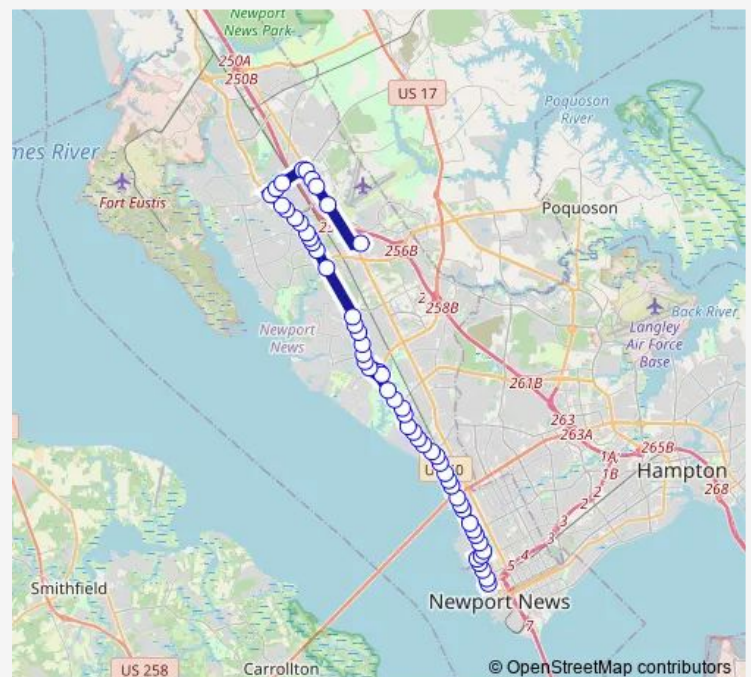

Thursday 05:15-22:15

Friday 05:15-22:15

Saturday 07:15-22:15

Sunday 06:15-20:15

Route info

Direction: Patrick Henry Mall

Stops: 52

Trip Duration: 0 hour 50 min

107 — Denbigh Boulevard

Warwick & Glendale

Warwick & Prince Drew

Warwick & Sweetbriar

Boulevard Park Transfer Area

Riverside Cancer Care Center

Warwick & Matthew

Warwick & Copeland