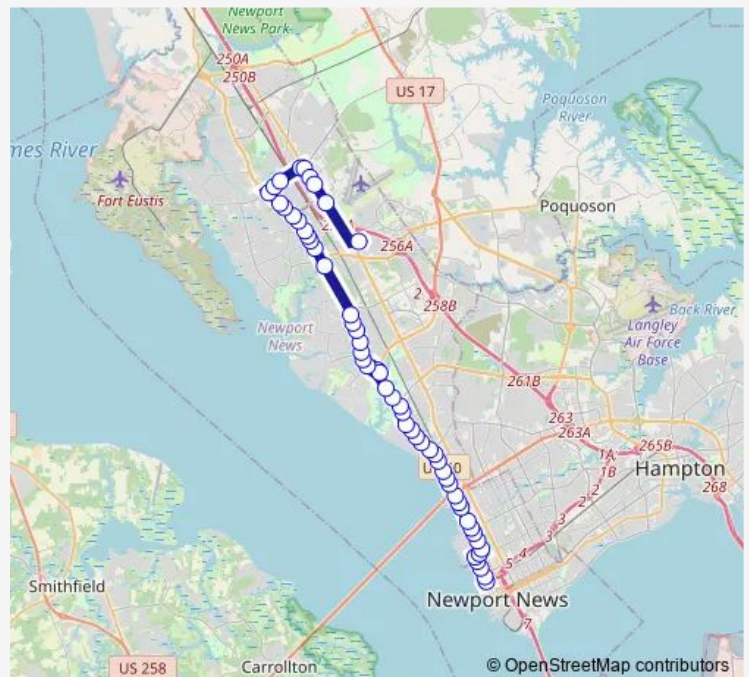

[Go to website](#)

**Direction**  
 Patrick Henry Mall — Newport News Transit Center  
 52 stops  
[Open route schedule](#)

- Patrick Henry Mall
- Jefferson & Habersham
- Jefferson & Jefferson Commons
- Jefferson & Wellness
- Denbigh & Jefferson
- Denbigh & Pocahontas
- Denbigh & Deloice
- Warwick & Denbigh
- Warwick & Tabbs
- Warwick & Sherwood
- Warwick & Shawn
- Warwick & Campbell
- Warwick & Adams Wood
- Warwick & Colony
- Warwick & Menchville
- Warwick & Oyster Point
- Warwick & Wendwood
- Warwick & Turlington
- Warwick & Culpepper
- Warwick & Wellesley
- Warwick & Minton

### Route info

Direction: Patrick Henry Mall  
 Stops: 52  
 Trip Duration: 0 hour 50 min

107 — Denbigh Boulevard

Warwick & Glendale

Warwick & Prince Drew

Warwick & Sweetbriar

Boulevard Park Transfer Area

Riverside Cancer Care Center

Washington & 37th

Newport News Transit Center

## Route info

Direction: Newport News Transit Center

Stops: 55

Trip Duration: 0 hour 51 min

Warwick & Harpersville

Warwick & Copeland

Warwick & Matthew

Boulevard Park Transfer Area