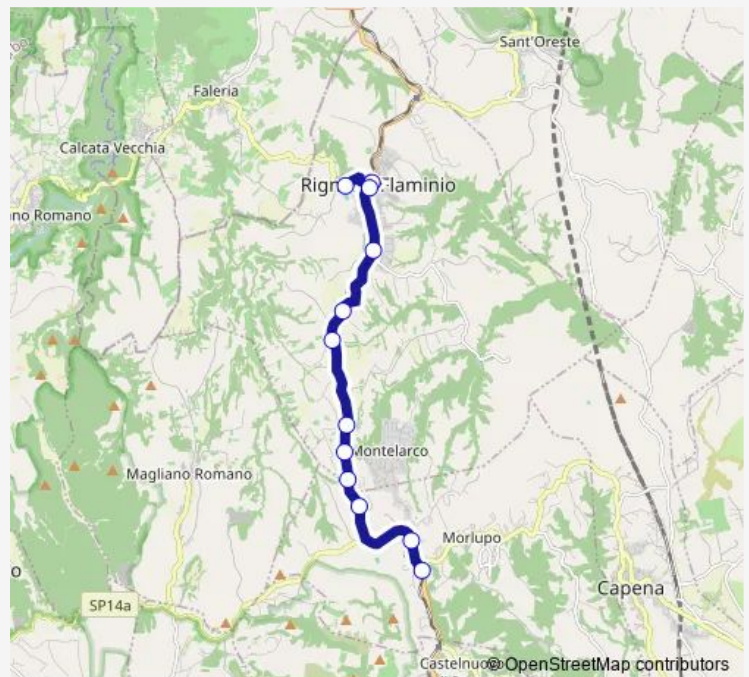

**Direction**

Rignano | Via Falisca (IIS) # f2212 — Morlupo | Stazione # f2225

12 stops

[Open route schedule](#)

- Rignano | Via Falisca (IIS) # f2212
- Rignano | Stazione # f2213
- Rignano | Via Flaminia Via Fazio # f2214
- Rignano | Via Flaminia Via Vallelunga # f2216
- Rignano | Via Flaminia Via Colonnelle # f2217
- Rignano | Via Flaminia (Monte Cerasa) # f2218
- Rignano | Via Flaminia (Morolo) # f2219
- Rignano | Via Flaminia (Montelarco) # f2220
- Rignano | Via Flaminia (Valle Spadona) # f2221
- Morlupo | Via Flaminia (Trullo) # f2222
- Morlupo | Via Flaminia Via Grotte # f2224
- Morlupo | Stazione # f2225

**Route schedule**

Rignano | Via Falisca (IIS) # f2212 — Morlupo | Stazione # f2225

Monday	08:05-14:35
Tuesday	08:05-14:35
Wednesday	08:05-14:35
Thursday	08:05-14:35
Friday	08:05-14:35
Saturday	—
Sunday	—

**Route info**

Direction: Rignano | Via Falisca (IIS) # f2212

Stops: 12

Trip Duration: 0 hour 15 min

Rignano Flaminio - Morlupo # Aa627d

Bus time schedules and route maps are available in an offline PDF at [busmaps.com](https://busmaps.com). Use the [busmaps.com](https://busmaps.com) website to see live bus times, train schedule or subway schedule, and step-by-step directions for all public transit in Rignano Flaminio