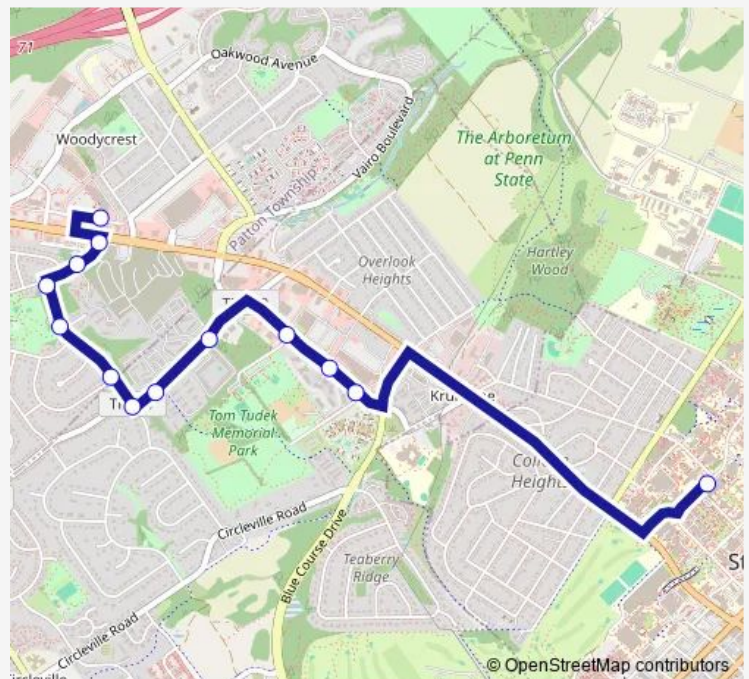

Monday 15:10-19:05

Tuesday 15:10-19:05

Wednesday 15:10-19:05

Thursday 15:10-19:05

Friday 15:10-18:44

Saturday —

Sunday —

Route info

Direction: Pattee Transit Center Eastbound

Stops: 14

Trip Duration: 0 hour 16 min

NE — Martin St Express

Direction

Pattee Transit Center Eastbound — Trader Joes Plaza

8 stops

[Open route schedule](#)

Saturday —

Sunday —

Route info

Direction: Pattee Transit Center Eastbound

Stops: 8

Trip Duration: 0 hour 11 min

Direction

Trader Joes Plaza — Pattee Transit Center Eastbound

Route schedule

Trader Joes Plaza — Pattee Transit Center Eastbound

Monday 07:29-18:47

Tuesday 07:29-18:47

Wednesday 07:29-18:47

Thursday 07:29-18:47

Friday 07:29-18:47

Saturday —