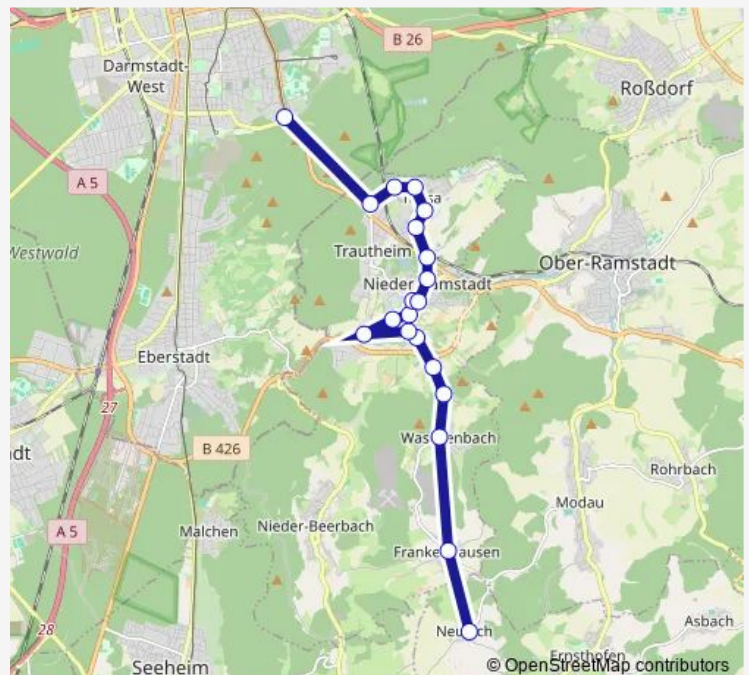

### Direction

undefined — undefined

0 stops

[Open route schedule](#)

### Route schedule

undefined — undefined

Monday 21:00-22:00

Tuesday 21:00-22:00

Wednesday 21:00-22:00

Thursday 21:00-22:00

Friday 21:00-22:00

Saturday 20:30-22:00

### Route info

Direction:

Stops: 0

Trip Duration: — min

■ NE