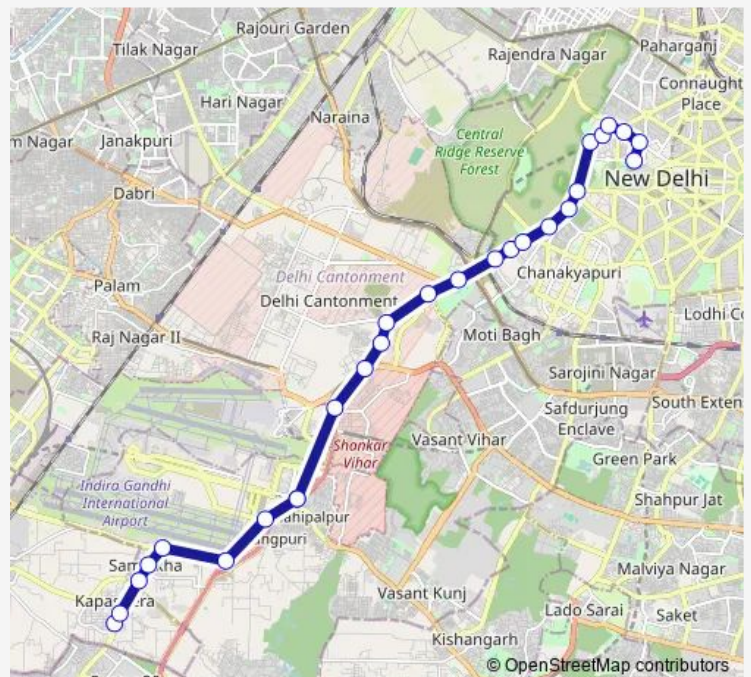

### Route schedule

Kapashera Border — Kendriya Terminal (Church Road)

Monday 05:36-21:58

Tuesday 05:36-21:58

Wednesday 05:36-21:58

Thursday 05:36-21:58

Friday 05:36-21:58

Saturday 05:36-21:58

Sunday 05:36-21:58

### Route info

Direction: Kapashera Border

Stops: 27

Trip Duration: 1 hour 14 min

706adown

BusMaps

Talkatora Stadium

Dr. RML Hospital