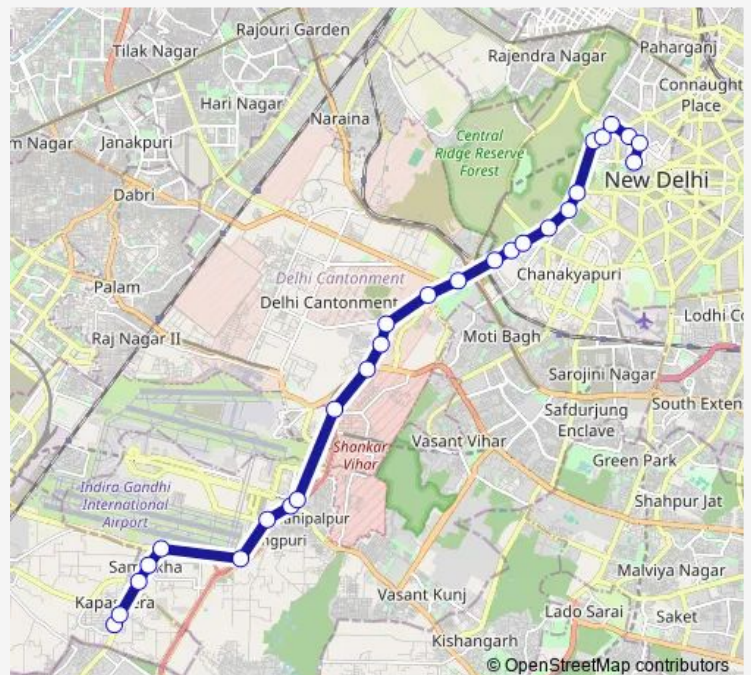

### Route schedule

Kapashera Border — Kendriya Terminal (Church Road)

Monday 06:00-21:28

Tuesday 06:00-21:28

Wednesday 06:00-21:28

Thursday 06:00-21:28

Friday 06:00-21:28

Saturday 06:00-21:28

Sunday 06:00-21:28

### Route info

Direction: Kapashera Border

Stops: 27

Trip Duration: 1 hour 14 min

706adown

BusMaps

Talkatora Stadium Garden

Dr. RML Hospital