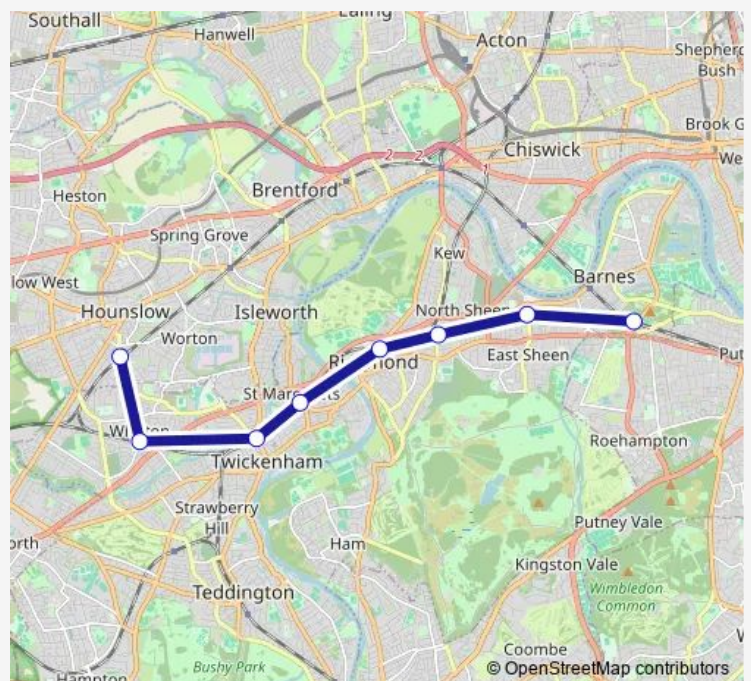

### Direction

Barnes — Hounslow

8 stops

[Open route schedule](#)

- Barnes
- Mortlake
- North Sheen
- Richmond (London)
- St Margarets (London)
- Twickenham
- Whitton
- Hounslow

### Route schedule

Barnes — Hounslow

Monday	00:03
Tuesday	—
Wednesday	—
Thursday	—
Friday	—
Saturday	04:32-00:40 <sup>+1</sup>
Sunday	00:08-00:03 <sup>+1</sup>

### Route info

Direction: Barnes

Stops: 8

Trip Duration: 0 hour 52 min

■ Sw:Bns->Hou — SW replacement bus service from BNS to Hou

**Direction**

Barnes — Hounslow

8 stops

[Open route schedule](#)

Barnes

Barnes Bridge

Chiswick

Kew Bridge

Brentford

Syon Lane

Isleworth