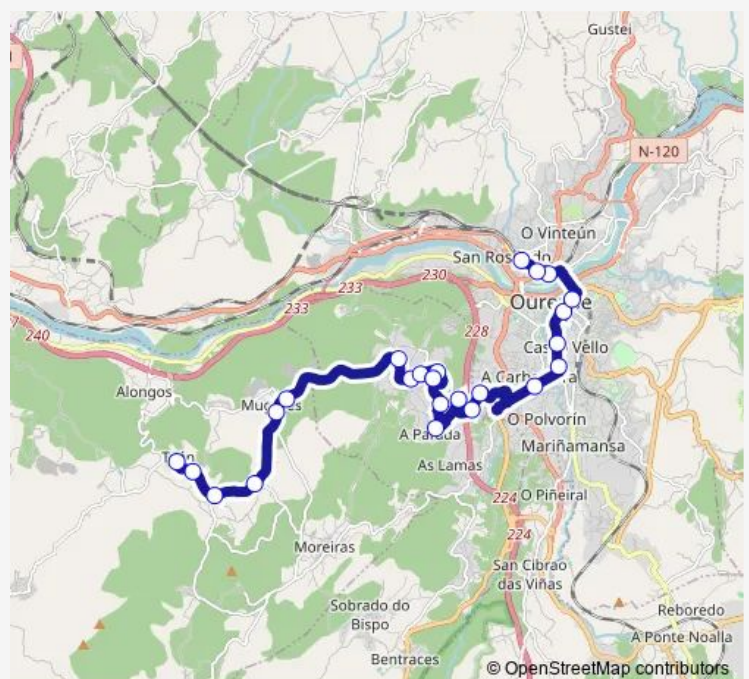

Fierro

A Parada DE Piñor

Rua da Chaira (marquesiña

Rotonda Xeriátrico

Hospital DE Piñor

Rotonda Xeriátrico

Piñor (Estrada)

Piñor 3 (Xunto Campo Fest

Thursday 10:45

Friday 10:45

Saturday —

Sunday —

Route info

Direction: Ourense E.I.

Stops: 25

Trip Duration: 0 hour 29 min

Avda. DAS Caldas

Ourense E.I.

Route schedule

Toen - Ribadela (Marquesi — Ourense E.I.

Monday 11:30

Tuesday 11:30

Wednesday 11:30

Thursday 11:30

Friday 11:30

Saturday —

Sunday —

Route info

Direction: Toen - Ribadela (Marquesi

Stops: 25

Trip Duration: 0 hour 29 min

Xg605006 Bus time schedules and route maps are available in an offline PDF at busmaps.com. Use the busmaps.com website to see live bus times, train schedule or subway schedule, and step-by-step directions for all public transit in Ourense