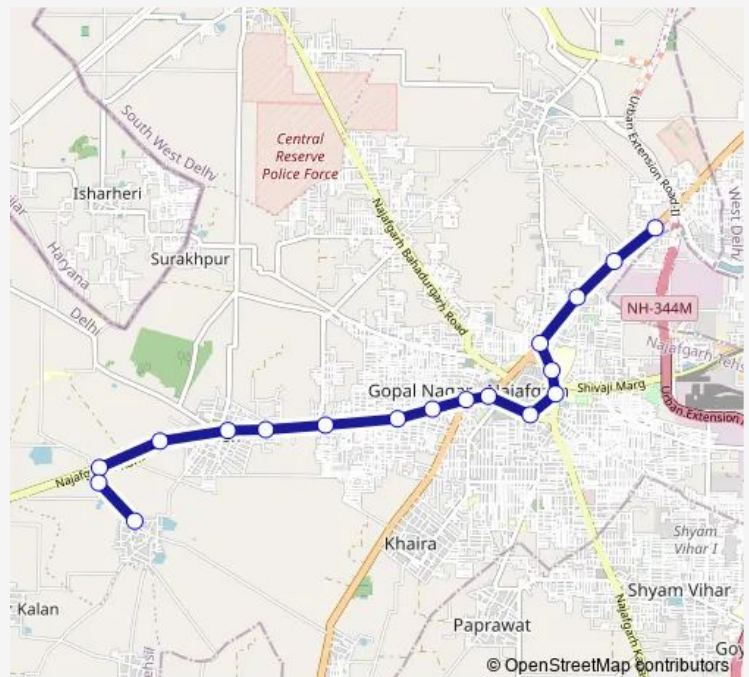

### Route schedule

Dichau Kalan Depot — Surehra Village

Monday 04:38-07:18

Tuesday 04:38-07:18

Wednesday 04:38-07:18

Thursday 04:38-07:18

Friday 04:38-07:18

Saturday 04:38-07:18

Sunday 04:38-07:18

### Route info

Direction: Dichau Kalan Depot

Stops: 18

Trip Duration: 0 hour 34 min

836Istlup

8361stlup Bus time schedules and route maps are available in an offline PDF at [busmaps.com](https://busmaps.com). Use the [busmaps.com](https://busmaps.com) website to see live bus times, train schedule or subway schedule, and step-by-step directions for all public transit in Najafgarh