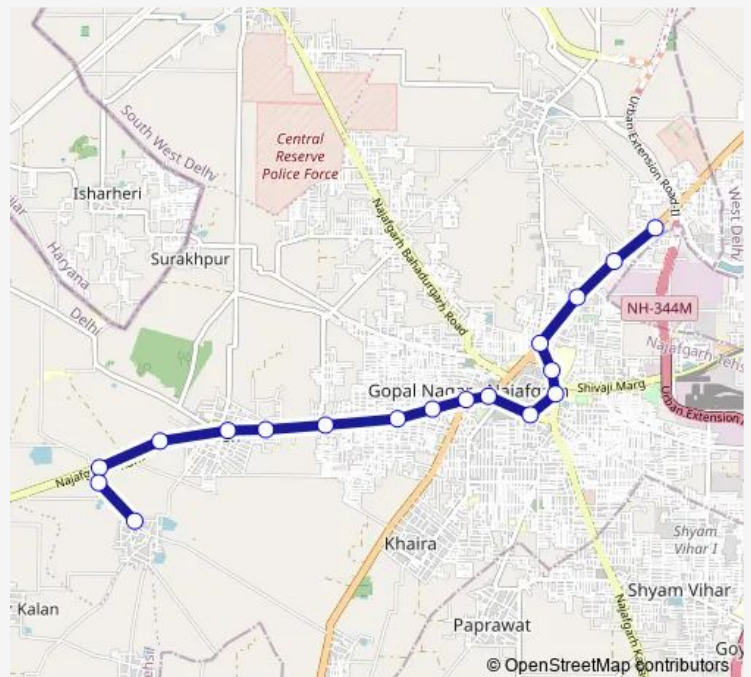

### Route schedule

Dichau Kalan Depot — Surehra Village

Monday 04:38-07:18

Tuesday 04:38-07:18

Wednesday 04:38-07:18

Thursday 04:38-07:18

Friday 04:38-07:18

Saturday 04:38-07:18

Sunday 04:38-07:18

### Route info

Direction: Dichau Kalan Depot

Stops: 18

Trip Duration: 0 hour 34 min

836Istlup

8361stlup Bus time schedules and route maps are available in an offline PDF at [busmaps.com](https://busmaps.com). Use the [busmaps.com](https://busmaps.com) website to see live bus times, train schedule or subway schedule, and step-by-step directions for all public transit in Najafgarh