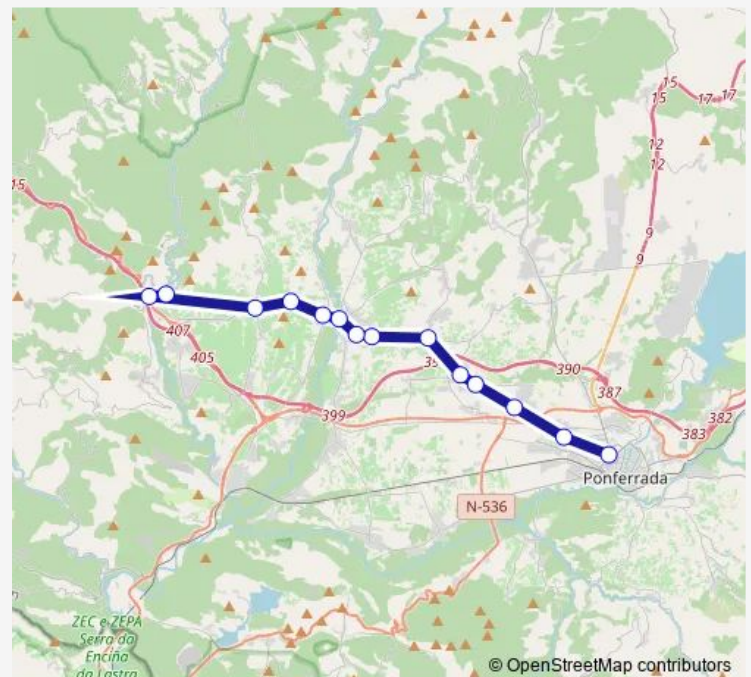

Wednesday 08:55-20:00

Thursday 08:55-20:00

Friday 08:55-20:00

Saturday —

Sunday —

Route info

Direction: Bembibre

Stops: 8

Trip Duration: 0 hour 25 min

Direction

Ponferrada — Villafranca Del Bierzo

14 stops

[Open route schedule](#)

Ponferrada

Cuatrovientos

Fuentesnuevas

Thursday 07:15-20:30

Friday 07:15-20:30

Saturday 08:10

Sunday 08:10

Route info

Direction: Ponferrada

Stops: 14

Trip Duration: 0 hour 35 min