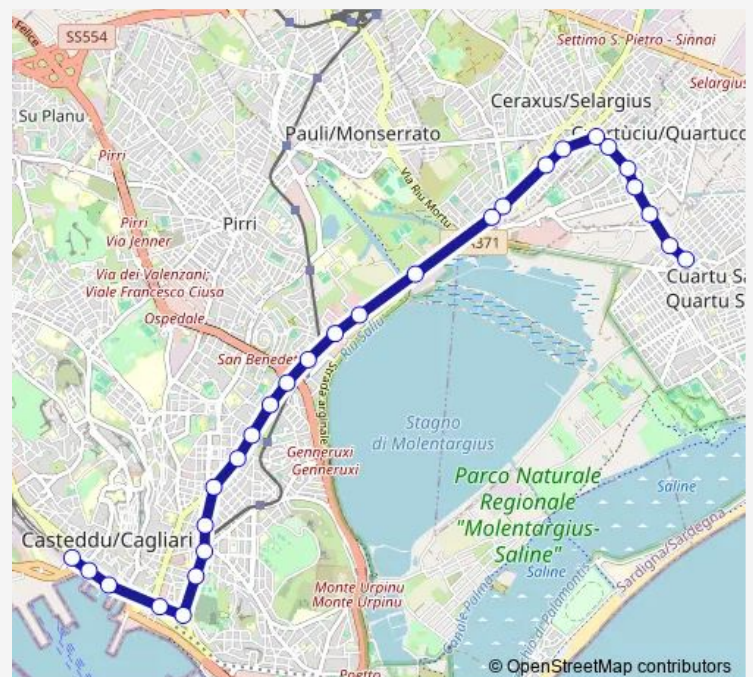

Bus 30S Linea 30S supplementi

[Go to website](#)

Direction

Brigata Sassari (CTM Point) — Matteotti (fronte stazione Arst)

29 stops

[Open route schedule](#)

Brigata Sassari (CTM Point)

Brigata Sassari (angolo Lombardia)

San Benedetto (fronte Poste)

San Benedetto (fronte Buon Pastore)

Dante (angolo Farina)

Route schedule

Brigata Sassari (CTM Point) — Matteotti (fronte stazione Arst)

Monday 08:30-08:40

Tuesday 08:30-08:40

Wednesday 08:30-08:40

Thursday 08:30-08:40

Friday 08:30-08:40

Saturday 08:30-08:40

Sunday —

Route info

Direction: Brigata Sassari (CTM Point)

Stops: 29

Trip Duration: 0 hour 41 min

30S — Linea 30S supplementi

Dante (angolo Deledda)

Dante (angolo San Lucifero)

Bonaria (Rai)

Bonaria (fronte Banco di Sardegna)

Bonaria (ex Cariplo)

Roma (fronte Molo Dogana)

Roma (fronte Molo Sanità)