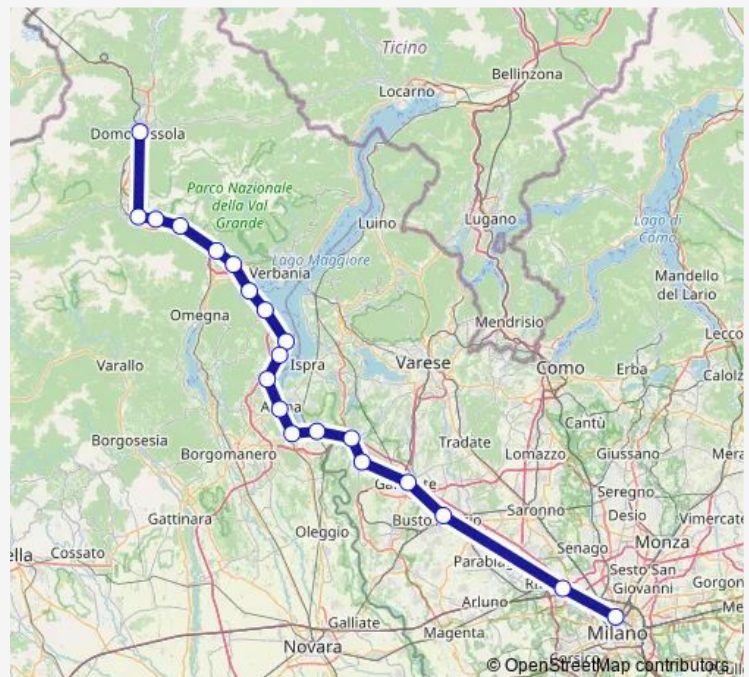

Direction

Domodossola F.S. — Milano Porta Garibaldi F.S.

20 stops

[Open route schedule](#)

Domodossola F.S.

Vogogna Ossola F.S.

Premosello-Chiovenda F.S.

Cuzzago F.S.

Dormelletto F.S.

Sesto Calende F.S.

Vergiate F.S.

Somma Lombardo F.S.

Gallarate F.S.

Busto Arsizio F.S.

RHO Fiera F.S.

Milano Porta Garibaldi F.S.

Route schedule

Domodossola F.S. — Milano Porta Garibaldi F.S.

Monday 06:01-20:01

Tuesday 06:01-20:01

Wednesday 06:01-20:01

Thursday 06:01-20:01

Friday 06:01-20:01

Saturday 06:01-20:01

Sunday 06:01-20:01

Route info

Direction: Domodossola F.S.

Stops: 20

Trip Duration: 2 hour 13 min

004762 — Domodossola - Mi.P.Garibaldi

004762 Rail time schedules and route maps are available in an offline PDF at busmaps.com. Use the busmaps.com website to see live bus times, train schedule or subway schedule, and step-by-step directions for all public transit in Mergozzo