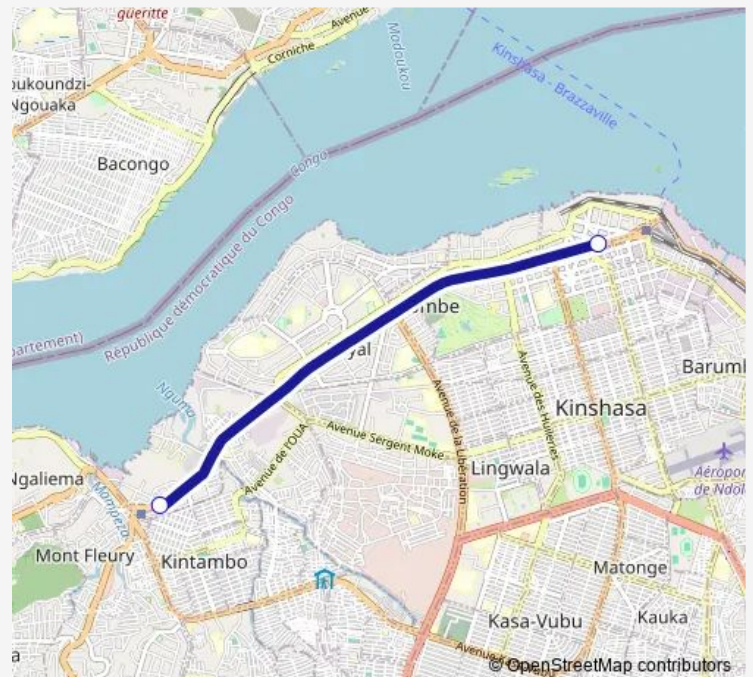

Saturday —

Sunday —

Route info

Direction: unknown

Stops: 5

Trip Duration: 0 hour 16 min

■ Kitambo Magasin_ TO _ Boulevard 30 Juin

Direction

Route info

Direction: unknown

Stops: 2

Trip Duration: 0 hour 7 min

Direction

unknown — unknown

6 stops

[Open route schedule](#)

Monday 06:57

Tuesday 06:57

Wednesday 06:57

Thursday 06:57

Friday 06:57

Saturday —

Sunday —

Route info