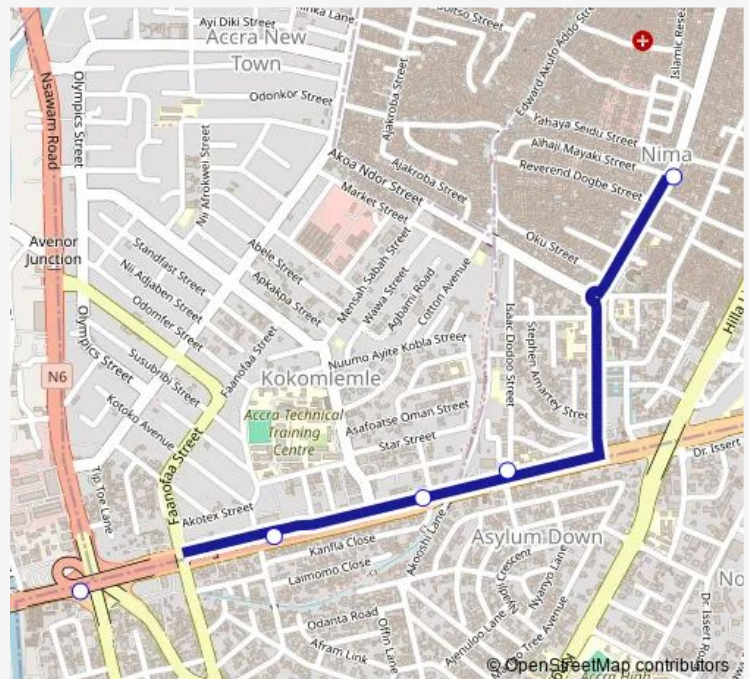

Bus 395a Nima Overhead Station to Circle

[Go to website](#)

Direction

Terminal Nima Overhead Station — Terminal Circle

5 stops

[Open route schedule](#)

Terminal Nima Overhead Station

Ipmc

Paloma

Gra

Terminal Circle

Route schedule

Terminal Nima Overhead Station — Terminal Circle

Monday 09:04

Tuesday 09:04

Wednesday 09:04

Thursday 09:04

Friday 09:04

Saturday 09:04

Sunday 09:04

Route info

Direction: Terminal Nima Overhead Station

Stops: 5

Trip Duration: 0 hour 11 min

395a — Nima Overhead Station to Circle

395a Bus time schedules and route maps are available in an offline PDF at busmaps.com. Use the busmaps.com website to see live bus times, train schedule or subway schedule, and step-by-step directions for all public transit in Accra