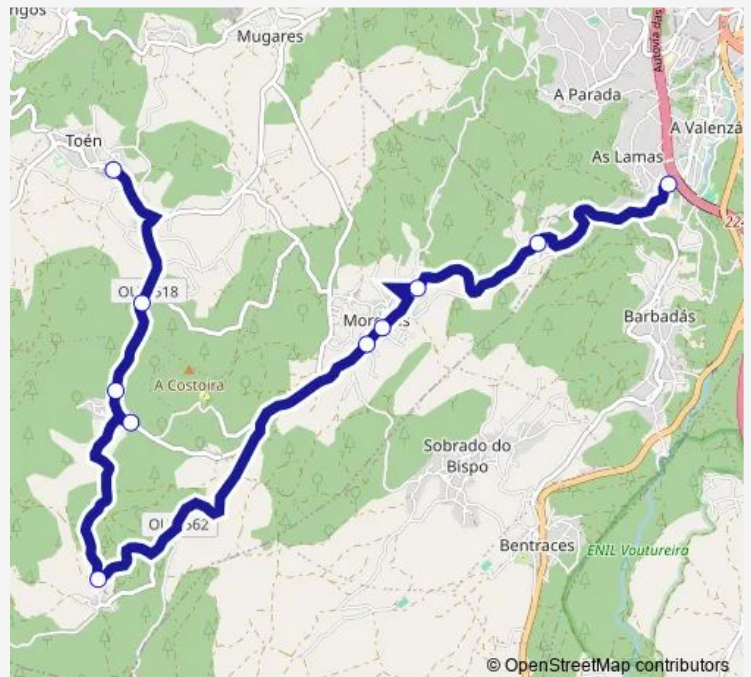

Monday 08:49

Tuesday 08:49

Wednesday 08:49

Thursday 08:49

Friday 08:49

Saturday —

Sunday —

**Route info**

Direction: As Lamas (marquesiña)

Stops: 10

Trip Duration: 0 hour 30 min

■ XG707006 — Toén-As Lamas (marquesiña)

**Direction**

Toén — As Lamas (marquesiña)

10 stops

[Open route schedule](#)

Toén

Ceip Saco E Arce

Trellerma (Centro Pobo En

Trellerma 2 (Carretera)

Trelle

Moreiras- Lamela 1

Moreiras 2

Moreiras 3 - Banco

As Airas

As Lamas (marquesiña)

**Route schedule**

Toén — As Lamas (marquesiña)

Monday	16:00
Tuesday	16:00
Wednesday	16:00
Thursday	16:00
Friday	16:00
Saturday	—
Sunday	—

**Route info**

Direction: Toén

Stops: 10