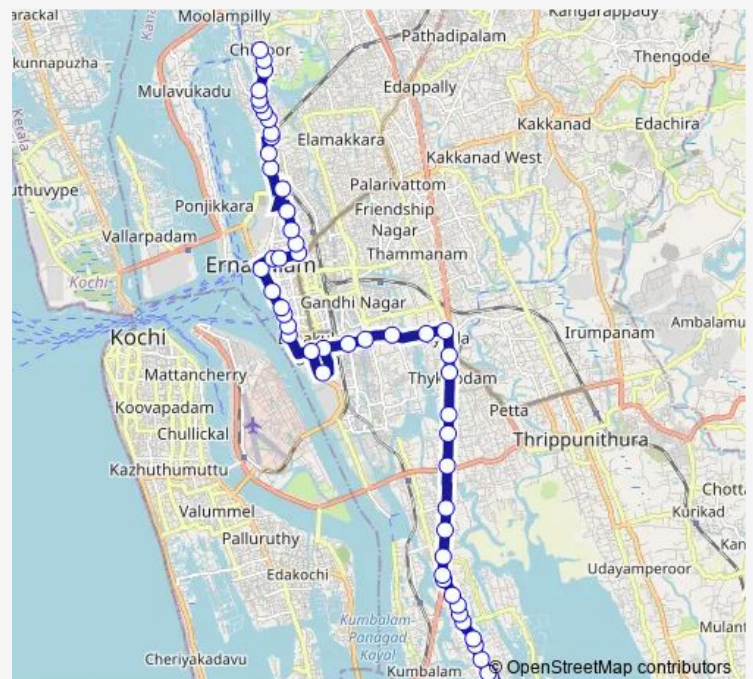

### Route schedule

Panangad — Chittoor Temple

Monday 06:00

Tuesday 06:00

Wednesday 06:00

Thursday 06:00

Friday 06:00

Saturday 06:00

### Route info

Direction: Panangad

Stops: 56

Trip Duration: 1 hour 10 min

Chittortemple ↔ Panangad

BusMaps

Thykoodam

Sub Station