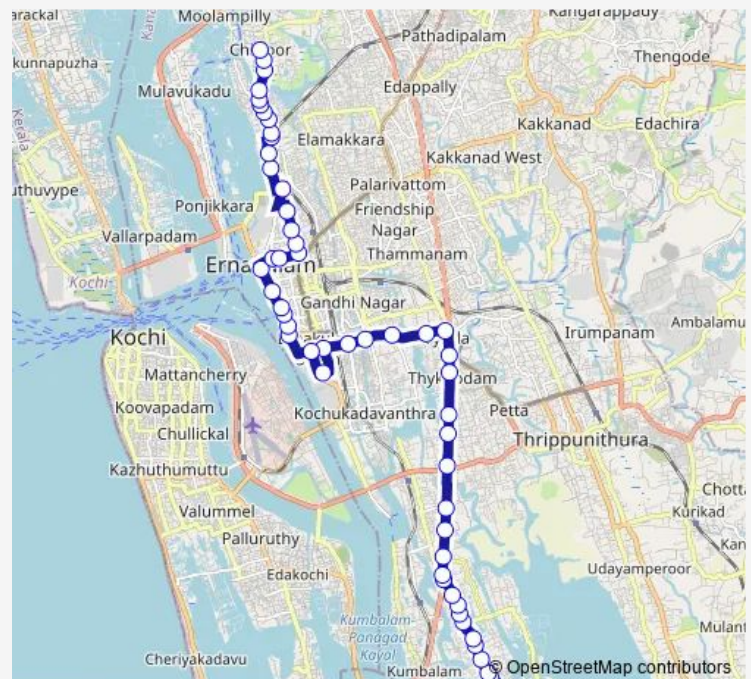

Thursday 06:00

Friday 06:00

Saturday 06:00

Sunday 06:00

Route info

Direction: Panangad

Stops: 56

Trip Duration: 1 hour 10 min