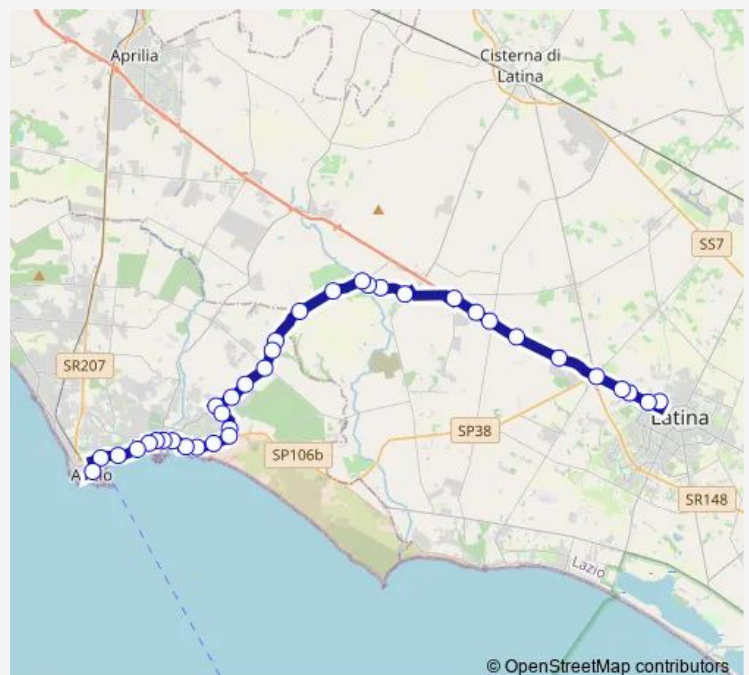

Nettuno | Via Goretti Via Mirabella # f2895

Route schedule

Latina | Terminal Bus # f3092 — Anzio | Ist, Colonna Gatti # f2911

Monday 06:00-19:10

Tuesday 06:00-19:10

Wednesday 06:00-19:10

Thursday 06:00-19:10

Friday 06:00-19:10

Saturday —

Sunday —

Route info

Direction: Latina | Terminal Bus # f3092

Stops: 36

Trip Duration: 0 hour 50 min

Nettuno | Via Goretti Via Frati # f2896