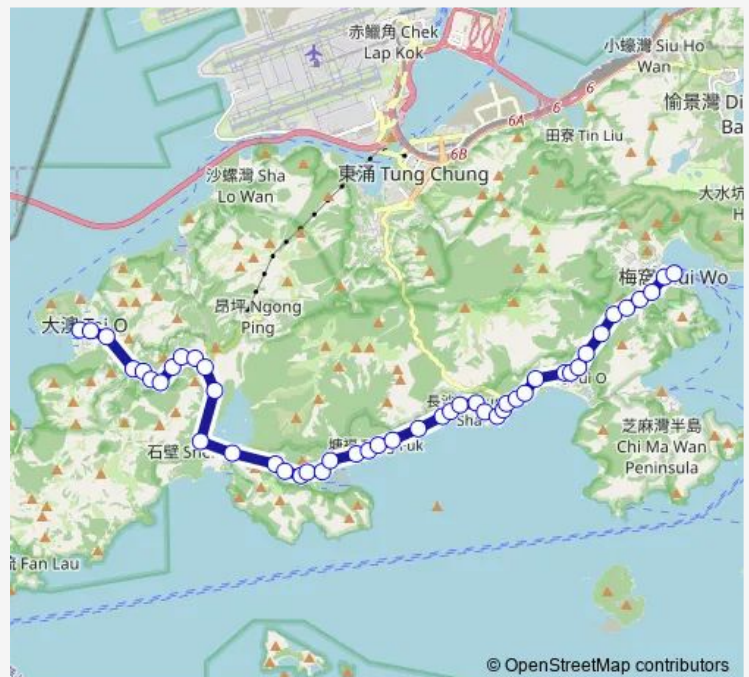

Wednesday 23:25

Thursday 23:25

Friday 23:25

Saturday 23:25

Sunday —

Route info

Direction: [Nlb] MUI WO Ferry Pier

Stops: 51

Trip Duration: 0 hour 48 min

1 — MUI WO Ferry Pier - TAI O

[Nlb] Cheung SHA Bridge

[Nlb] Upper Cheung SHA Beach

[Nlb] Tong FUK Beach

[Nlb] Tong FUK Village

[Nlb] Tong FUK Correctional Institution

[Nlb] MA PO Ping Village