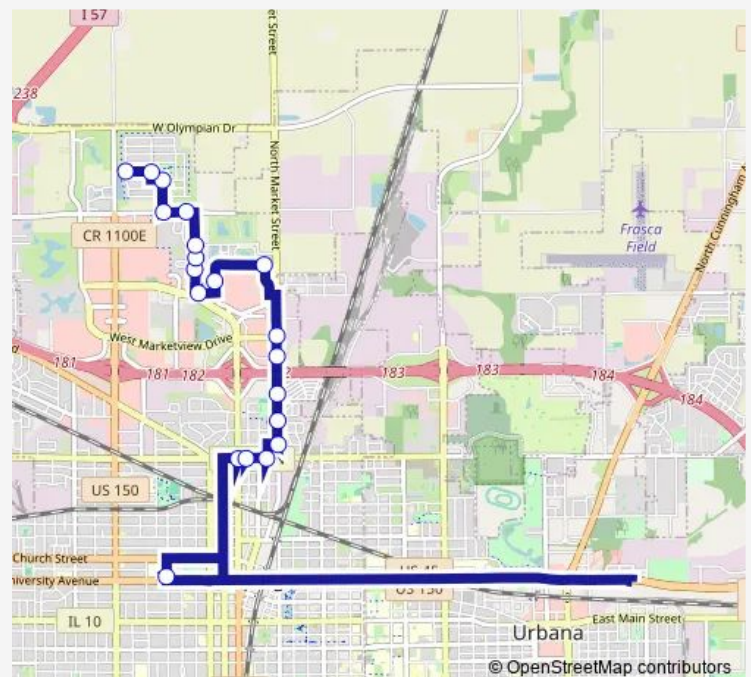

Toalson & Interstate (NE Corner)

Bardeen & Toalson (SE Corner)

Newton & Leggett (SE Corner)

Newton & Nobel (NE Corner)

Route schedule

Central High — Newton & Nobel (NE Corner)

Monday 13:25-15:25

Tuesday 15:25

Wednesday 15:25

Thursday 15:25

Friday 15:25

Saturday —

Sunday —

Route info

Direction: Central High

Stops: 20

Trip Duration: 0 hour 17 min

1 — Yellow Alternate

Direction

Baytowne & Boardwalk (SE Corner) — Jefferson Middle School

20 stops

[Open route schedule](#)

Baytowne & Boardwalk (SE Corner)

Boardwalk & Town Center (SE Corner)

Boardwalk & Meijer Dr. (SE Corner)

Boardwalk & Interstate (SE Corner)

Newton & Nobel (SW Corner)

Newton & Leggett (SW Corner)

Bardeen & Toalson (SW Corner)

Toalson & Interstate (NW Corner)

Town Center at Target (SW Corner)