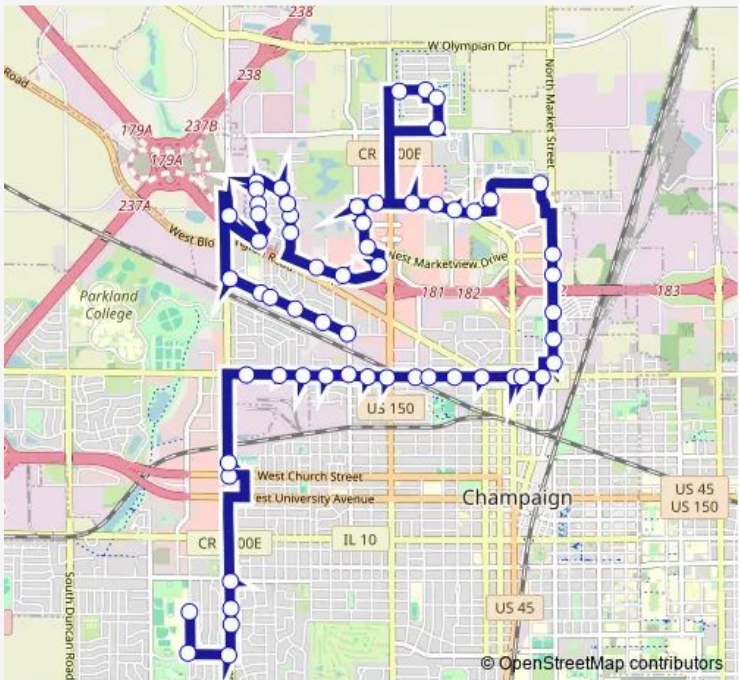

Bus 1 Yellow N Alternate

[Go to website](#)

Direction
 Central High — Newton & Nobel (NE Corner)
 20 stops
[Open route schedule](#)

- Central High
- Bradley & Neil (SW Corner)
- Bradley & Hickory (SW Corner)
- Bradley & Champaign (SW Corner)
- Market at Bristol Park (SE Corner)
- Market & Tower (NE Far Side)
- Market & Tulip Tree (SE Corner)
- Barnes & Noble Books (East Side)
- Market & Marketview (SE Corner)
- Market Place North Entrance (NE Corner)
- Market Place West (West Side)
- Town Center & Neil (NE Corner)
- Neil & Town Center Apt. (SE Corner)
- Neil & Walingford (SE Corner)
- Neil & Twins (SE Corner)
- Neil & Interstate (NW Far Side)
- Toalson & Interstate (NE Corner)
- Bardeen & Toalson (SE Corner)
- Newton & Leggett (SE Corner)
- Newton & Nobel (NE Corner)

1 — Yellow S Alternate BusMaps

Direction

Baytowne & Boardwalk (SE Corner) — Jefferson Middle School

20 stops

[Open route schedule](#)

Baytowne & Boardwalk (SE Corner)

Boardwalk & Town Center (SE Corner)

Boardwalk & Meijer Dr. (SE Corner)

Boardwalk & Interstate (SE Corner)

Newton & Nobel (SW Corner)

Newton & Leggett (SW Corner)

Bardeen & Toalson (SW Corner)

Toalson & Interstate (NW Corner)

Town Center at Target (SW Corner)

Town Center & Menards (SW Corner)

Thursday 07:00

Friday 07:00

Saturday —

Sunday —

Route info

Direction: Baytowne & Boardwalk (SE Corner)

Stops: 20

Trip Duration: 0 hour 35 min