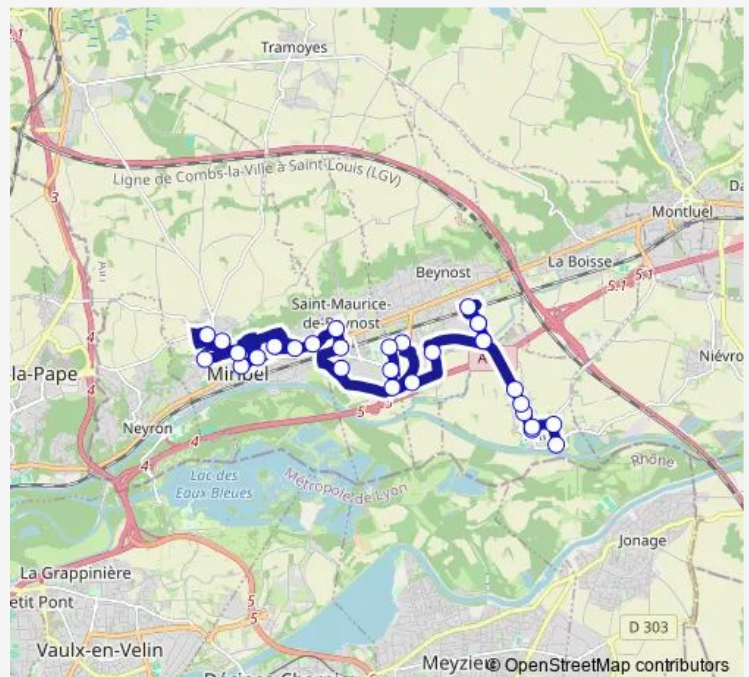

Actinove

Barronières

Gare de Beynost

Route schedule

Mas Rillier Centre — Thil Mairie

Monday 06:44-19:08

Tuesday 06:44-19:08

Wednesday 06:44-19:08

Thursday 06:44-19:08

Friday 06:44-19:08

Saturday 08:55-19:05

Sunday —

Route info

Direction: Mas Rillier Centre

Stops: 30

Trip Duration: 0 hour 42 min

1 — Mas Rillier Centre - Thil Mairie

Barronières

Actinove

Champ du Perron

La Verchère

Le Verger

Thil Mairie

Quai des Amours

Rue Neuve

Thil Mairie

Direction

Thil Mairie — Mas Rillier Centre

30 stops

[Open route schedule](#)

Thil Mairie

Quai des Amours