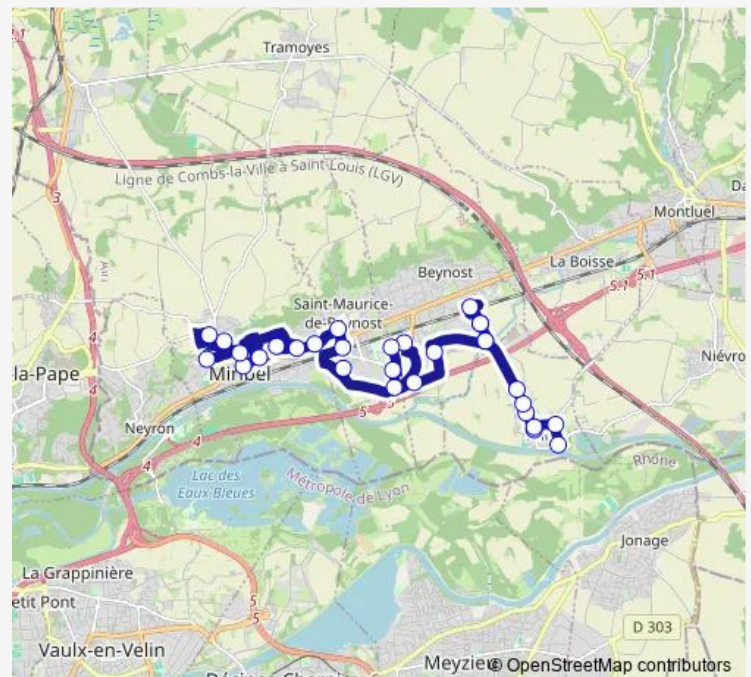

Actinove

Barronières

Gare de Beynost

Route schedule

Mas Rillier Centre — Thil Mairie

Monday 06:44-19:08

Tuesday 06:44-19:08

Wednesday 06:44-19:08

Thursday 06:44-19:08

Friday 06:44-19:08

Saturday 08:55-19:05

Sunday —

Route info

Direction: Mas Rillier Centre

Stops: 30

Trip Duration: 0 hour 43 min

1 — Mas Rillier Centre - Thil Mairie

Barronières

Actinove

Champ du Perron

La Verchère

Le Verger

Thil Mairie

Quai des Amours

Rue Neuve

Thil Mairie

Direction

Thil Mairie — Mas Rillier Centre

30 stops

[Open route schedule](#)

Thil Mairie

Quai des Amours