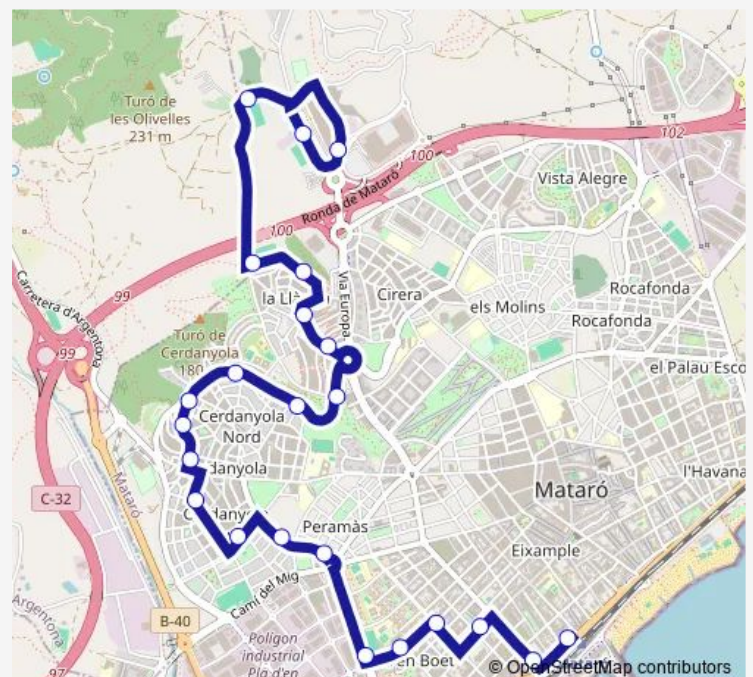

Bus 1 Rodalies - Hospital

[Go to website](#)

Direction

Rodalies — Hospital de Mataró

23 stops

[Open route schedule](#)

Rodalies

Ronda Barceló

Thursday 05:25-22:35

Friday 05:25-22:35

Saturday 06:36-22:01

Sunday 08:13-22:05

Route info

Direction: Rodalies

Stops: 23

Trip Duration: 0 hour 35 min