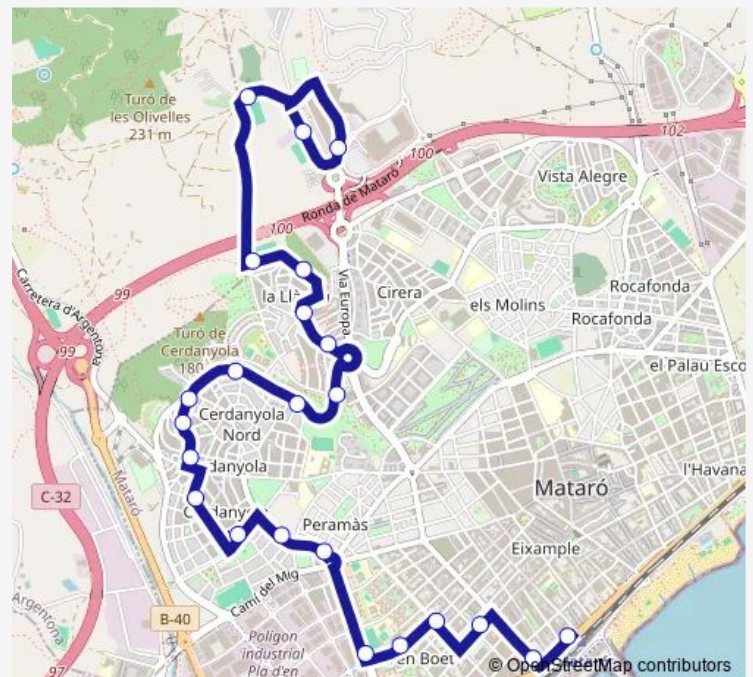

Bus 1 Rodalies - Hospital

[Go to website](#)

Direction

Rodalies — Hospital de Mataró

23 stops

[Open route schedule](#)

Rodalies

Ronda Barceló

Pl. Doctor Fleming

President Macià

Sant Valentí

Edif. Vidre - Tecnocampus

Institut Català Salut

Gatassa

Rosselló

València

Ronda Cerdanya

Vallès

Ample

Roca Blanca

Escola El Turó

Euskadi

Irlanda

Parc La Llàntia

Blanes

La Llàntia

Cementiri Les Valls

Route schedule

Rodalies — Hospital de Mataró

Monday 05:25-22:35

Tuesday 05:25-22:35

Wednesday 05:25-22:35

Thursday 05:25-22:35

Friday 05:25-22:35

Saturday 06:36-22:09

Sunday 08:12-22:01

Route info

Direction: Rodalies

Stops: 23

Trip Duration: 0 hour 41 min

1 — Rodalies - Hospital