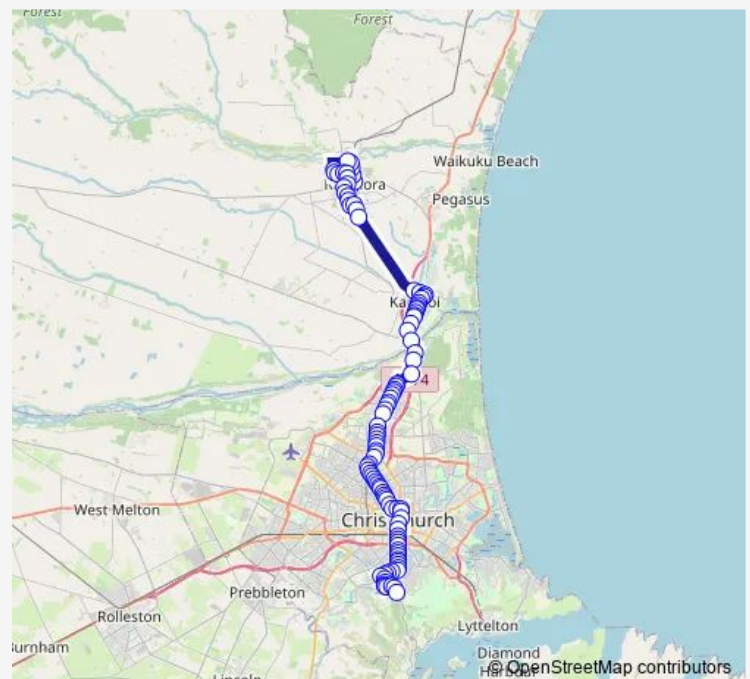

Colombo St and Somerfield St

Colombo St near Devon St

Colombo St near King St

Colombo St near Hastings St W

Route schedule

Cashmere — Richill St near Main North Rd

Monday 06:13-23:10

Tuesday 06:13-23:10

Wednesday 06:13-23:10

Thursday 06:13-23:10

Friday 06:13-23:10

Saturday 05:50-22:40

Sunday 06:39-22:40

Route info

Direction: Cashmere

Stops: 61

Trip Duration: 1 hour 3 min

1 — Rangiora/Cashmere

Sydenham Shops

Colombo St near Lawson St

Colombo St near Cass St

South City Mall (Northbound)

Bus Interchange (Platform D)

Manchester St Super Stop

Kilmore St near Manchester St

Kilmore Street Town Hall

Victoria St near Peterborough St

Victoria St near Dorset St

Bealey Ave

Papanui Rd near Holly Rd

Papanui Rd near Webb St

Papanui Rd near St Albans St