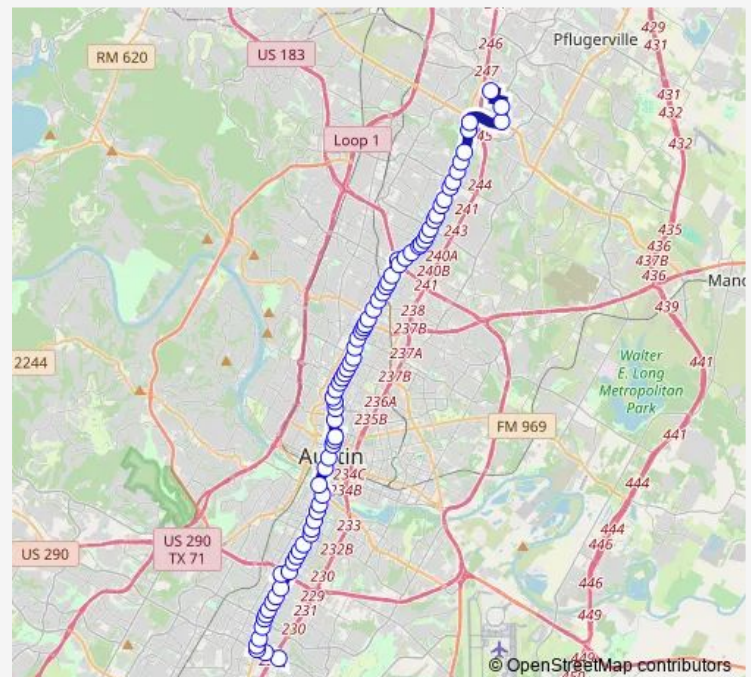

Oltorf Station (Nb)

2203 Congress/Live Oak

1901 Congress/Mary

Route schedule

Bluff Springs/William Cannon — Tech Ridge Bay H

Monday 04:41-23:14

Tuesday 04:41-23:14

Wednesday 04:41-23:14

Thursday 04:41-23:14

Friday 04:41-23:14

Saturday 04:42-22:36

Sunday 05:42-22:06

Route info

Direction: Bluff Springs/William Cannon

Stops: 76

Trip Duration: 1 hour 45 min

1 — 1-North Lamar/South Congress

Soco Station (Nb)

Congress/The Circle

611 Congress/Academy

Vic Mathias/Auditorium Shores (Nb)

Republic Square Station (Nb)

Austin History Center Station (Nb)

Capitol Station (Nb)