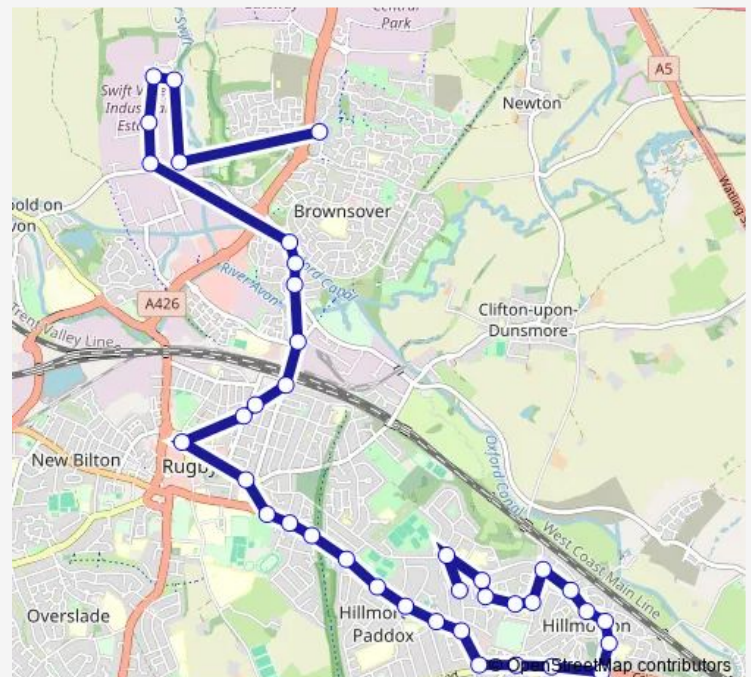

Glebe Farm Road

Sparta Way

Elliot's Field

Route schedule

Merlin Close — Edgecote Close

Monday 07:08-19:27

Tuesday 07:08-19:27

Wednesday 07:08-19:27

Thursday 07:08-19:27

Friday 07:08-19:27

Saturday 07:08-18:27

Sunday 09:20-16:50

Route info

Direction: Merlin Close

Stops: 39

Trip Duration: 0 hour 57 min

1 — Rugby Merlin Close - Rugby Gateway

Crow Thorns

Douglas Road

Riverside

Carillion Rail Depot

Abbey Street

Railway Terrace

Market Street

Stanley Road

Dunsmoor Avenue

Edgecote Close

Direction

School Street — Merlin Close

22 stops

[Open route schedule](#)

School Street